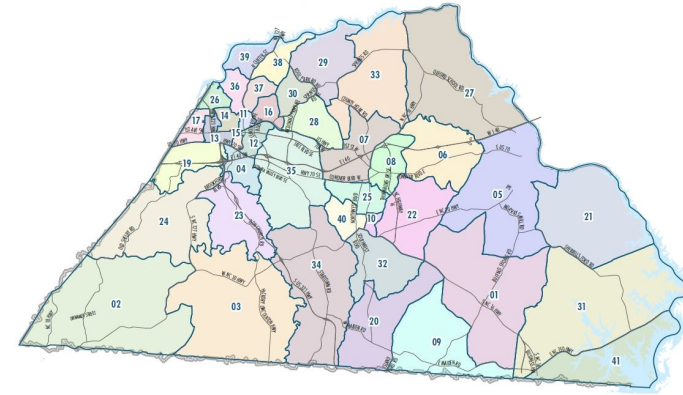

# CATAWBA COUNTY VOTING PRECINCTS

## VOTING PRECINCTS & POLLING SITES

**catawba county**  
MAKING. LIVING. BETTER.

- Voter Precincts
- Polling Site
- Major Roads
- County Boundary
- Lakes

This map product was prepared from the Catawba County, NC, Geographic Information System. Catawba County has made substantial efforts to ensure the accuracy of location and labeling information contained on this map. Catawba County promotes and recommends the independent verification of any data contained on this map product by the user. The County of Catawba, its employees and agents disclaim, and shall not be held liable for any and all damages, loss or liability, whether direct, indirect or consequential which arises or may arise from this map product or the use thereof by any person or entity.