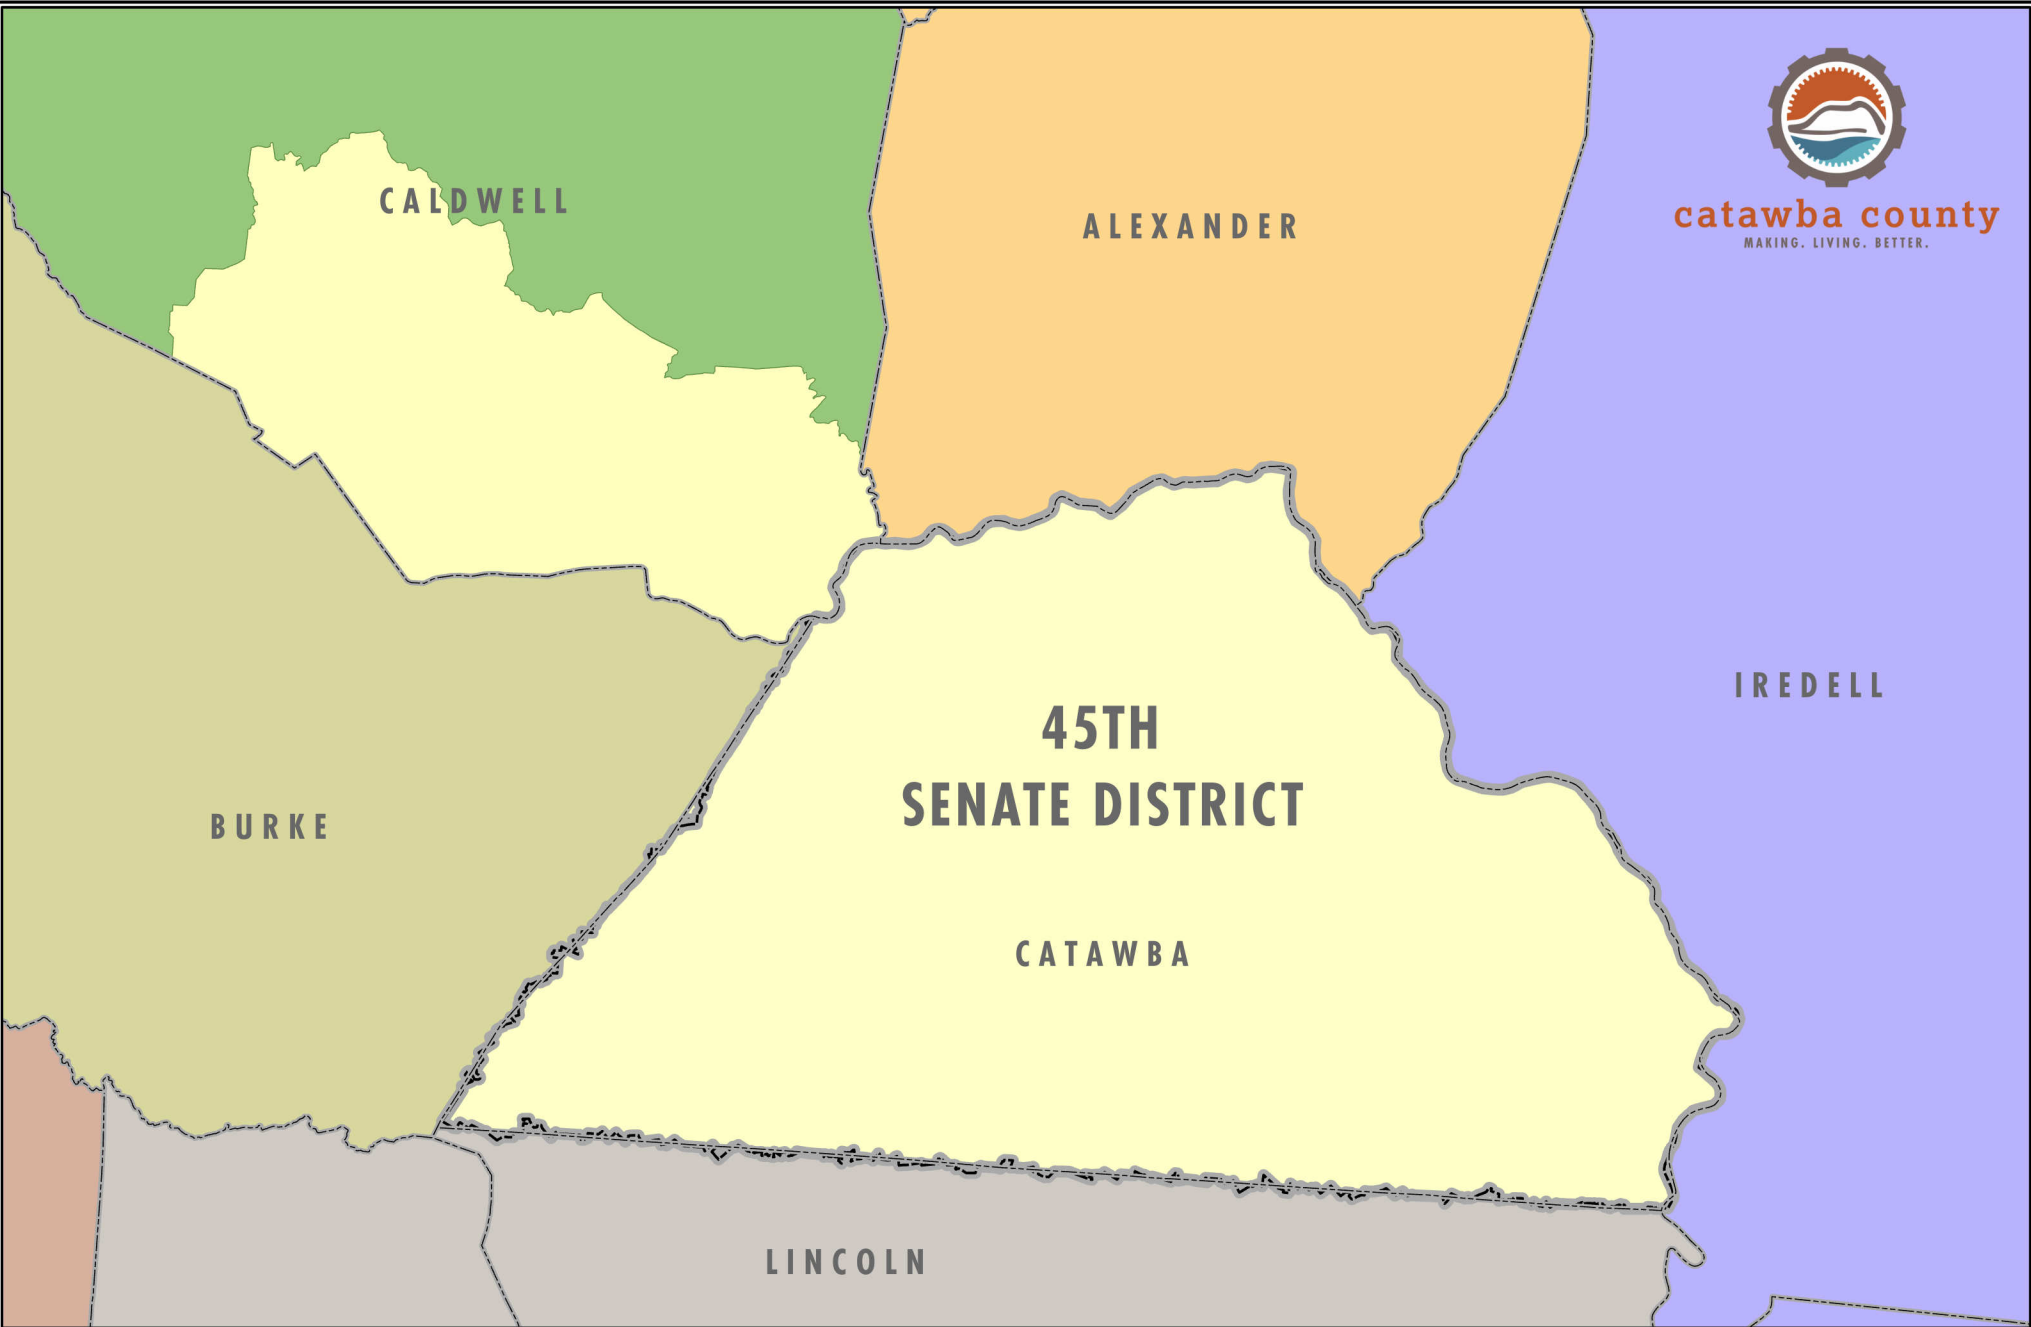

catawba county
MAKING. LIVING. BETTER.

County Boundaries

45th Senate District

CATAWBA COUNTY BOARD OF ELECTIONS
NC SENATE DISTRICTS