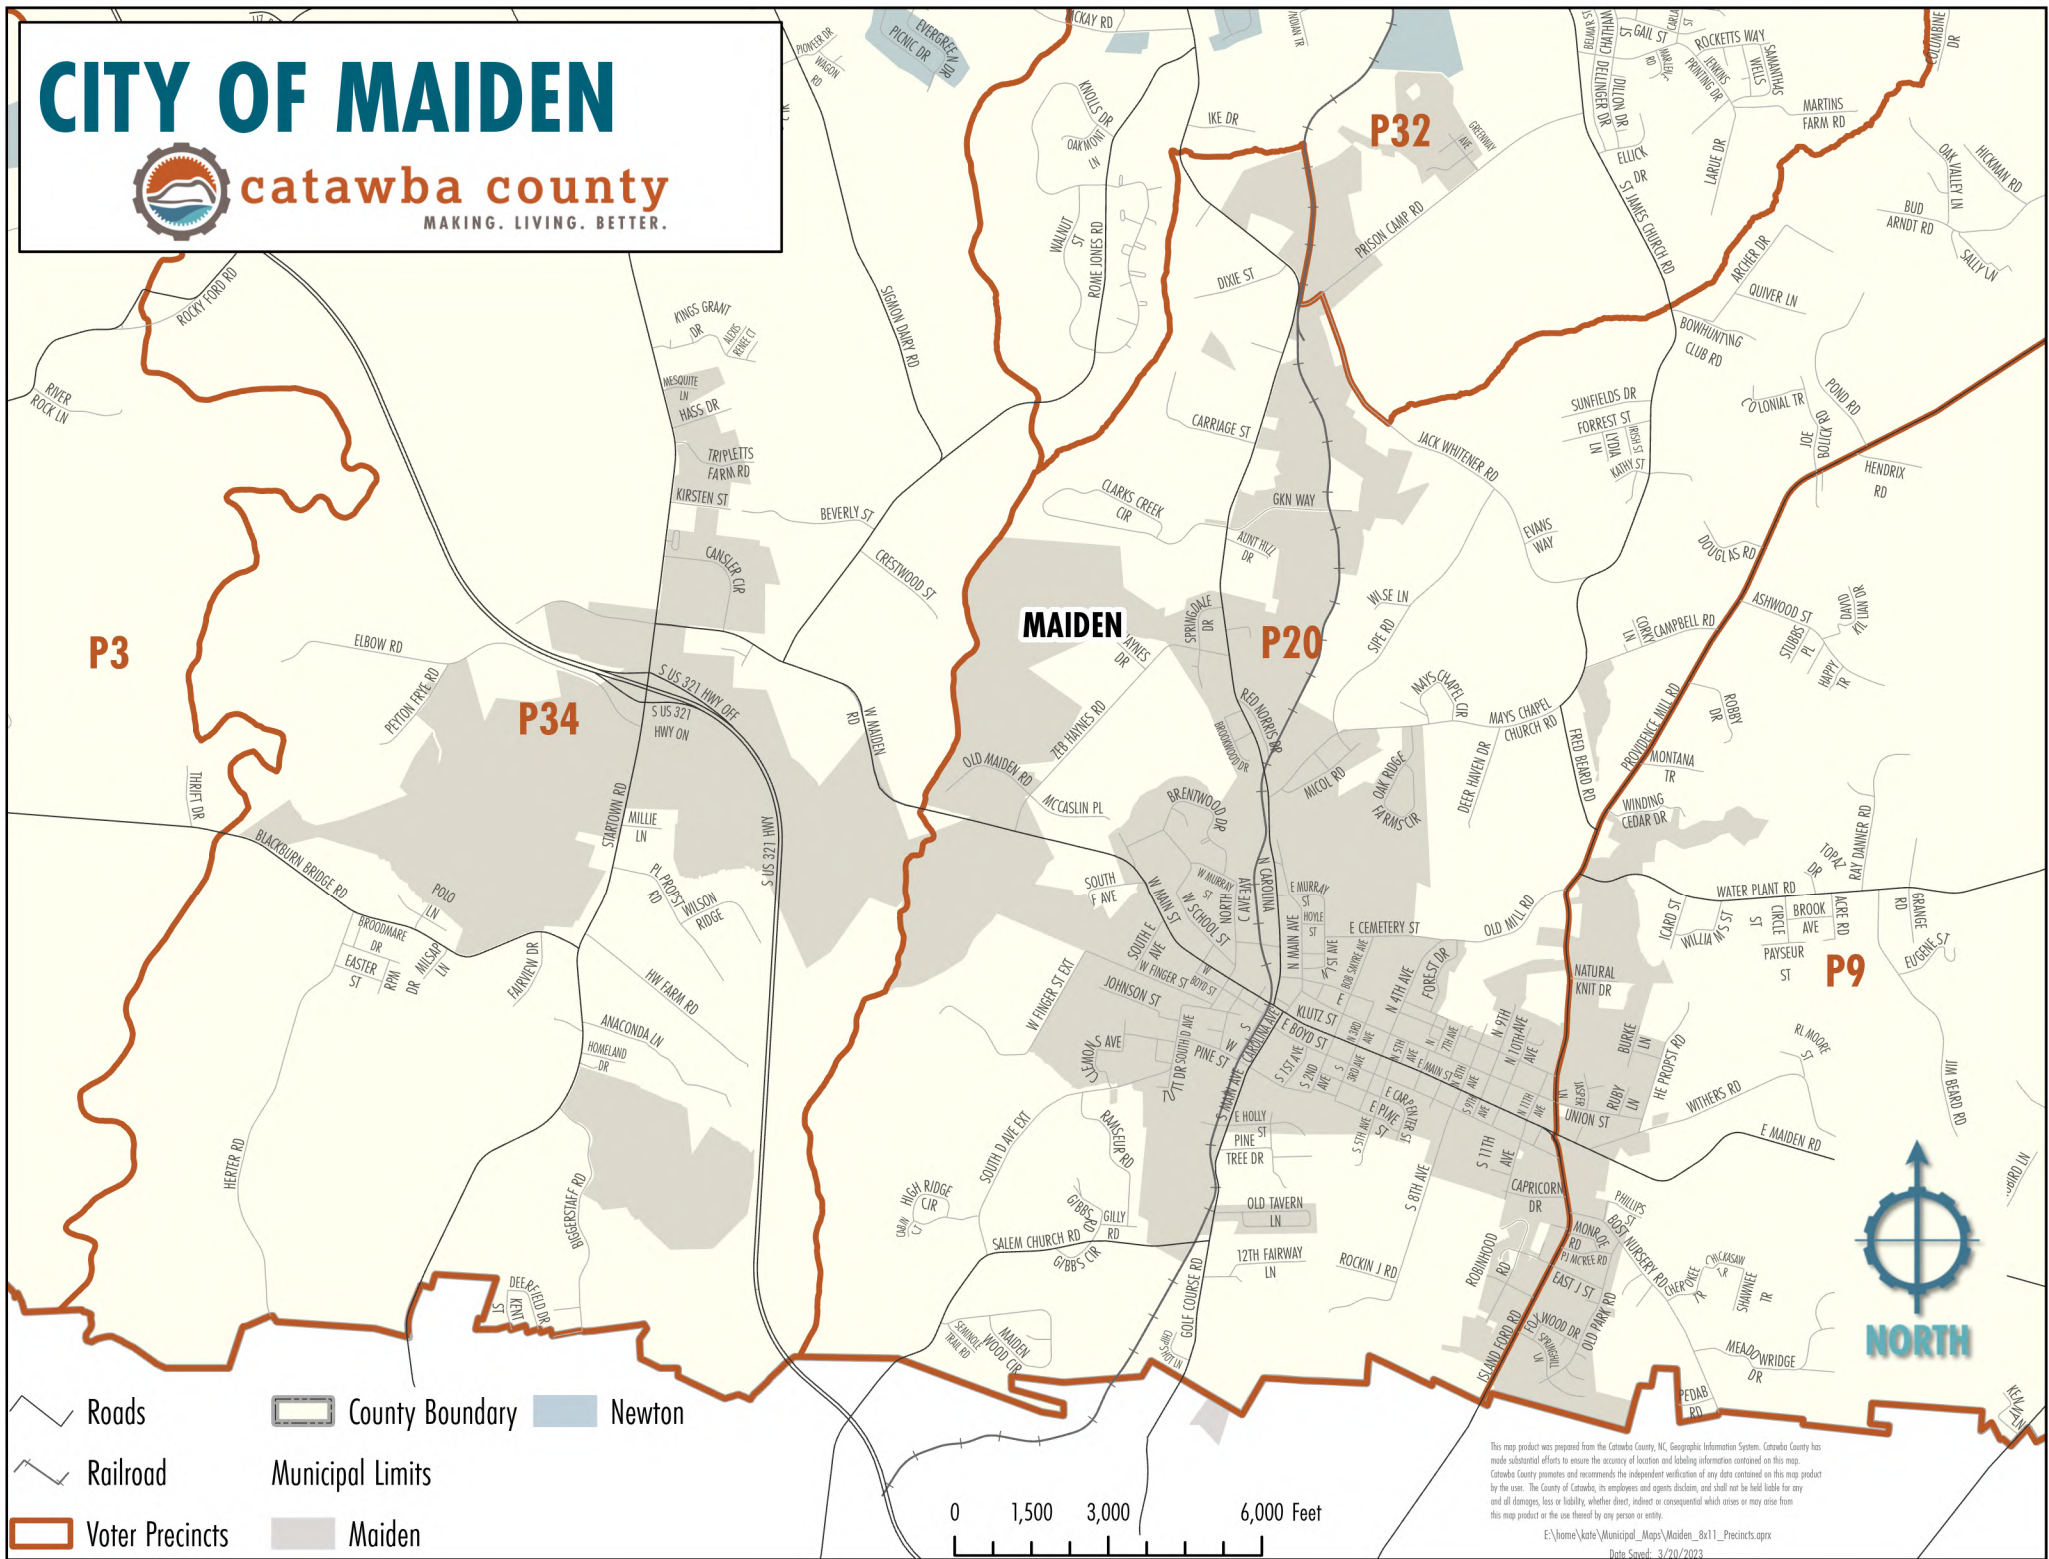

CITY OF MAIDEN

catawba county
MAKING. LIVING. BETTER.