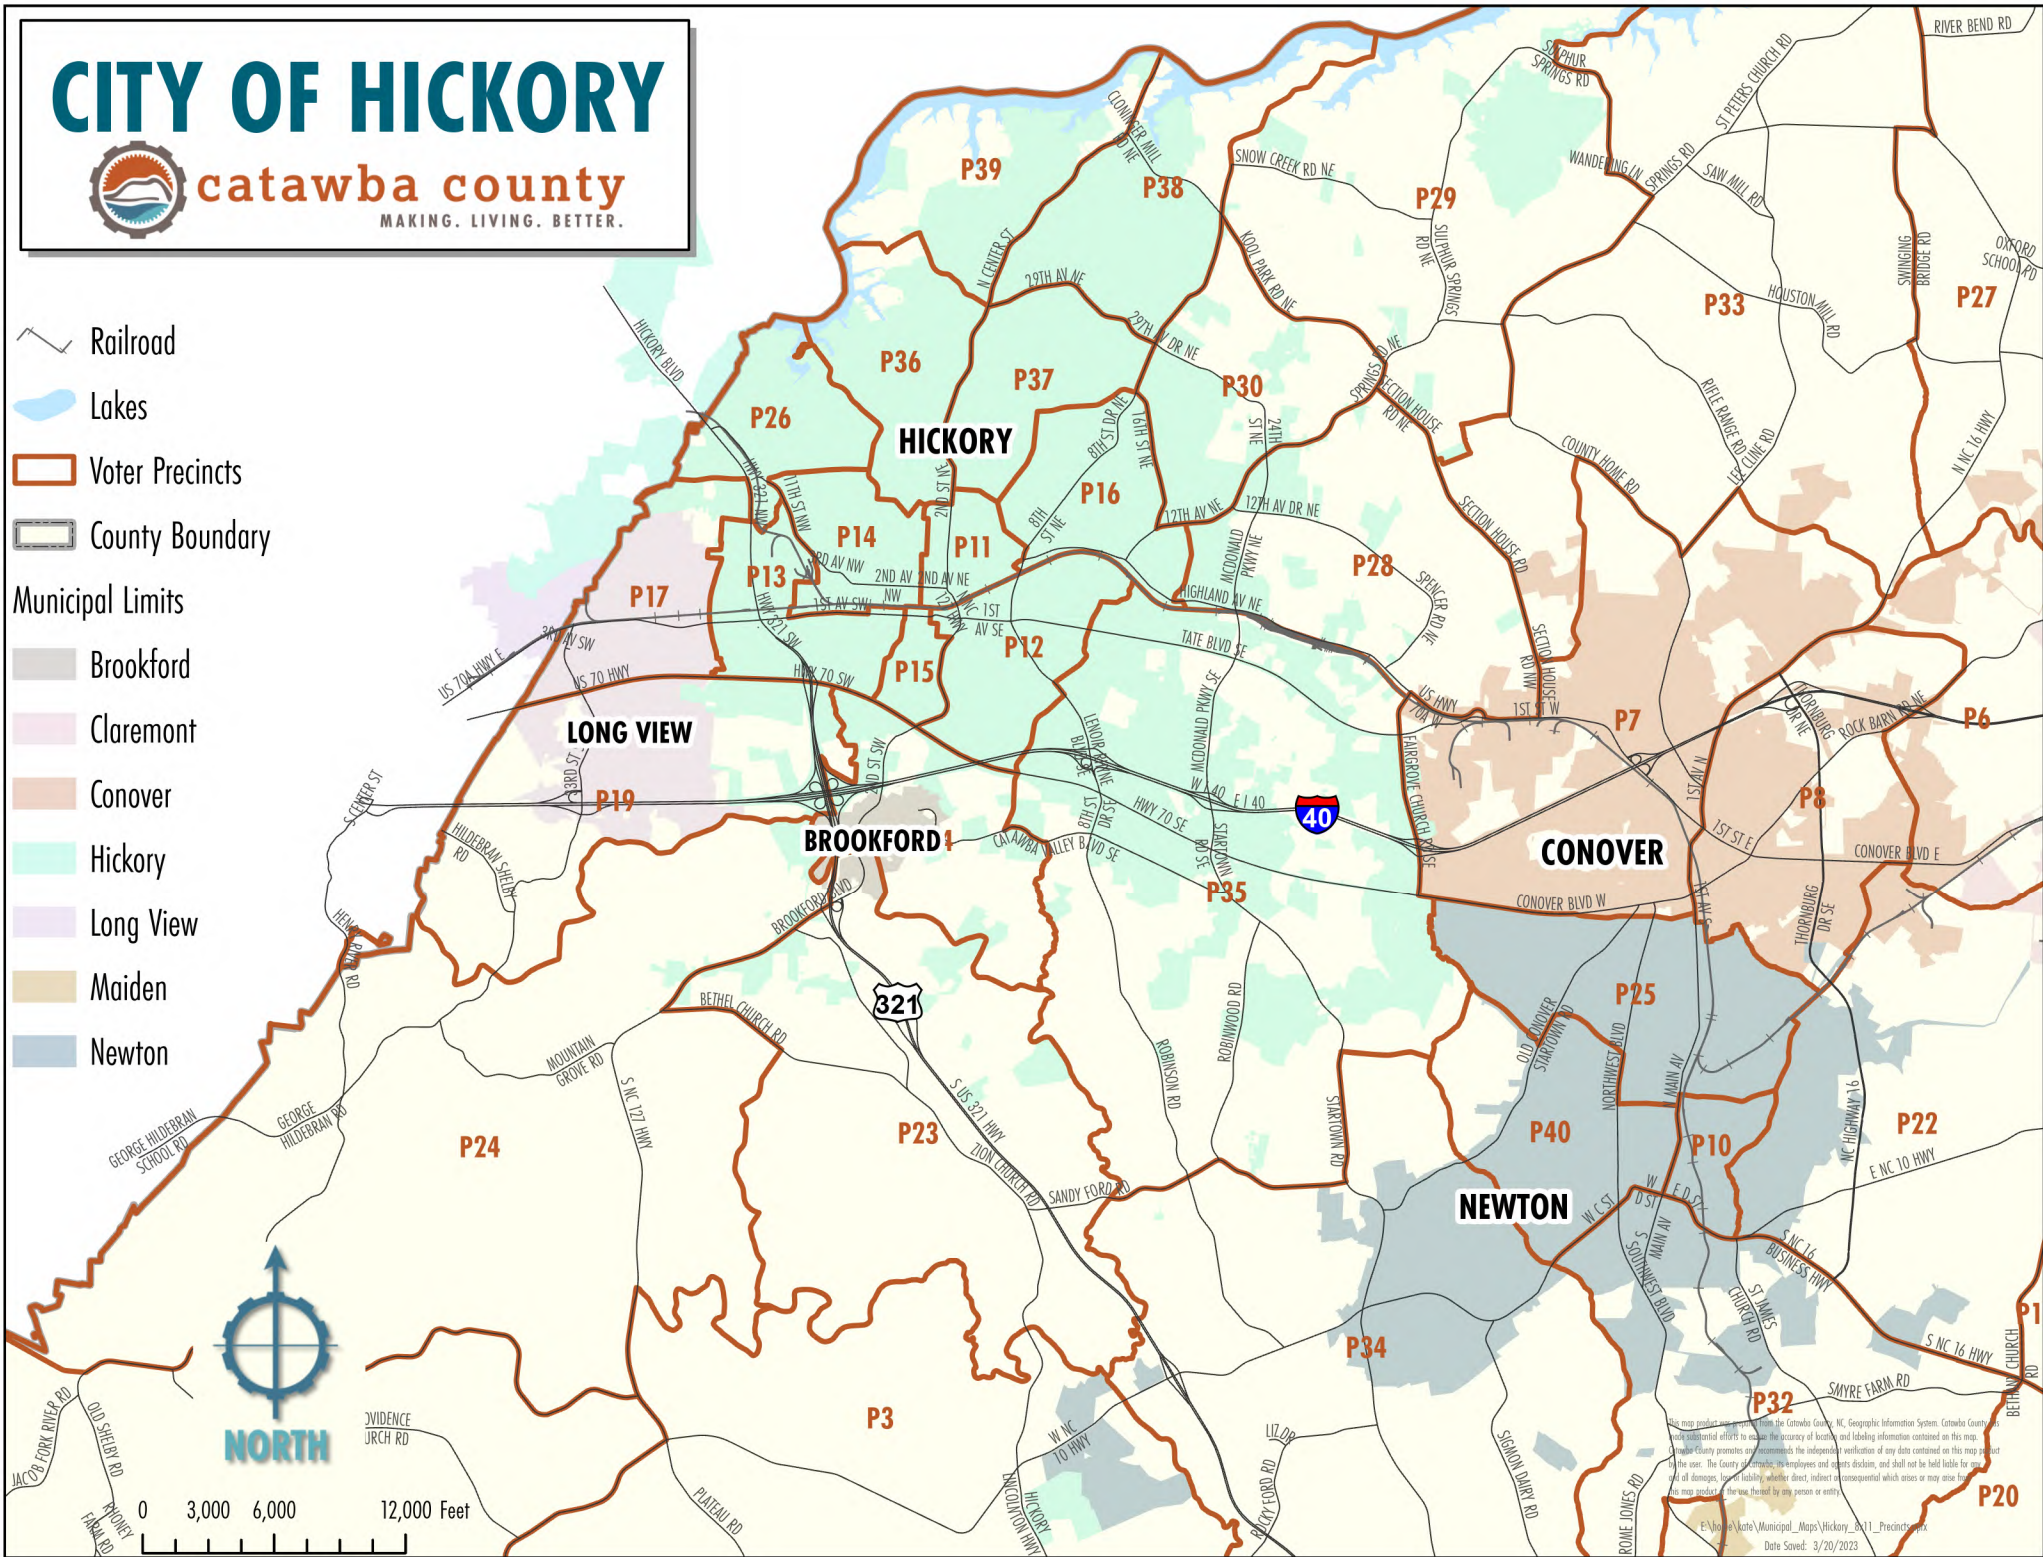

CITY OF HICKORY

catawba county
MAKING. LIVING. BETTER.

- Railroad
- Lakes
- Voter Precincts
- County Boundary
- **Municipal Limits**
  - Brookford
  - Claremont
  - Conover
  - Hickory
  - Long View
  - Maiden
  - Newton