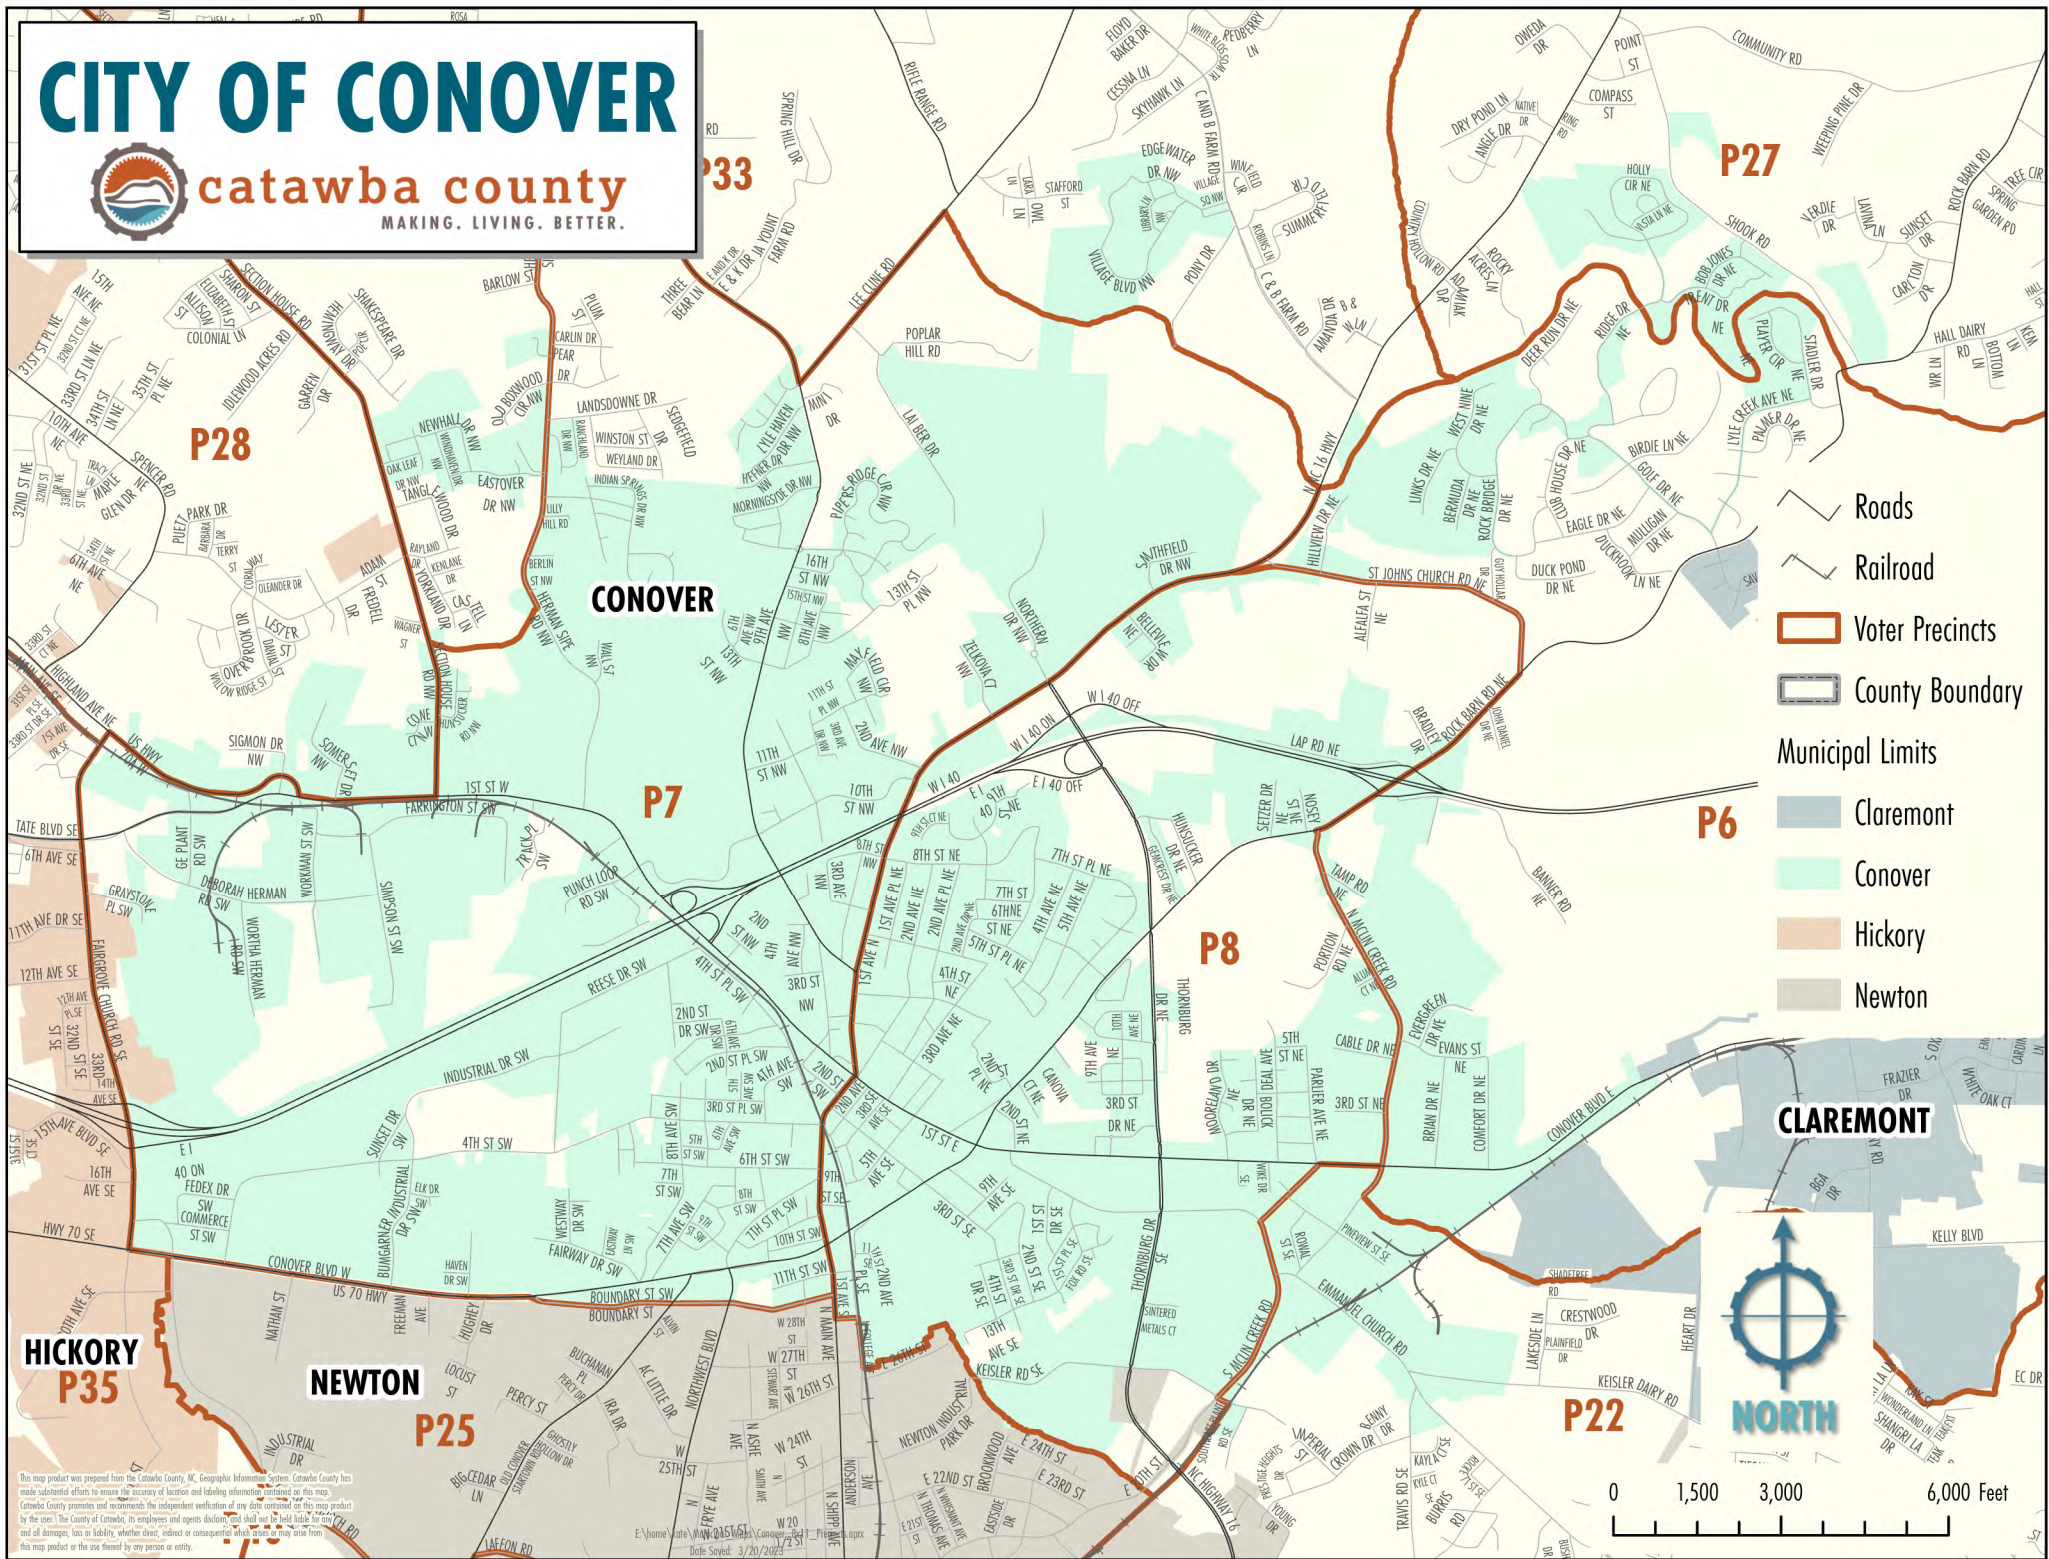

CITY OF CONOVER

catawba county
MAKING. LIVING. BETTER.