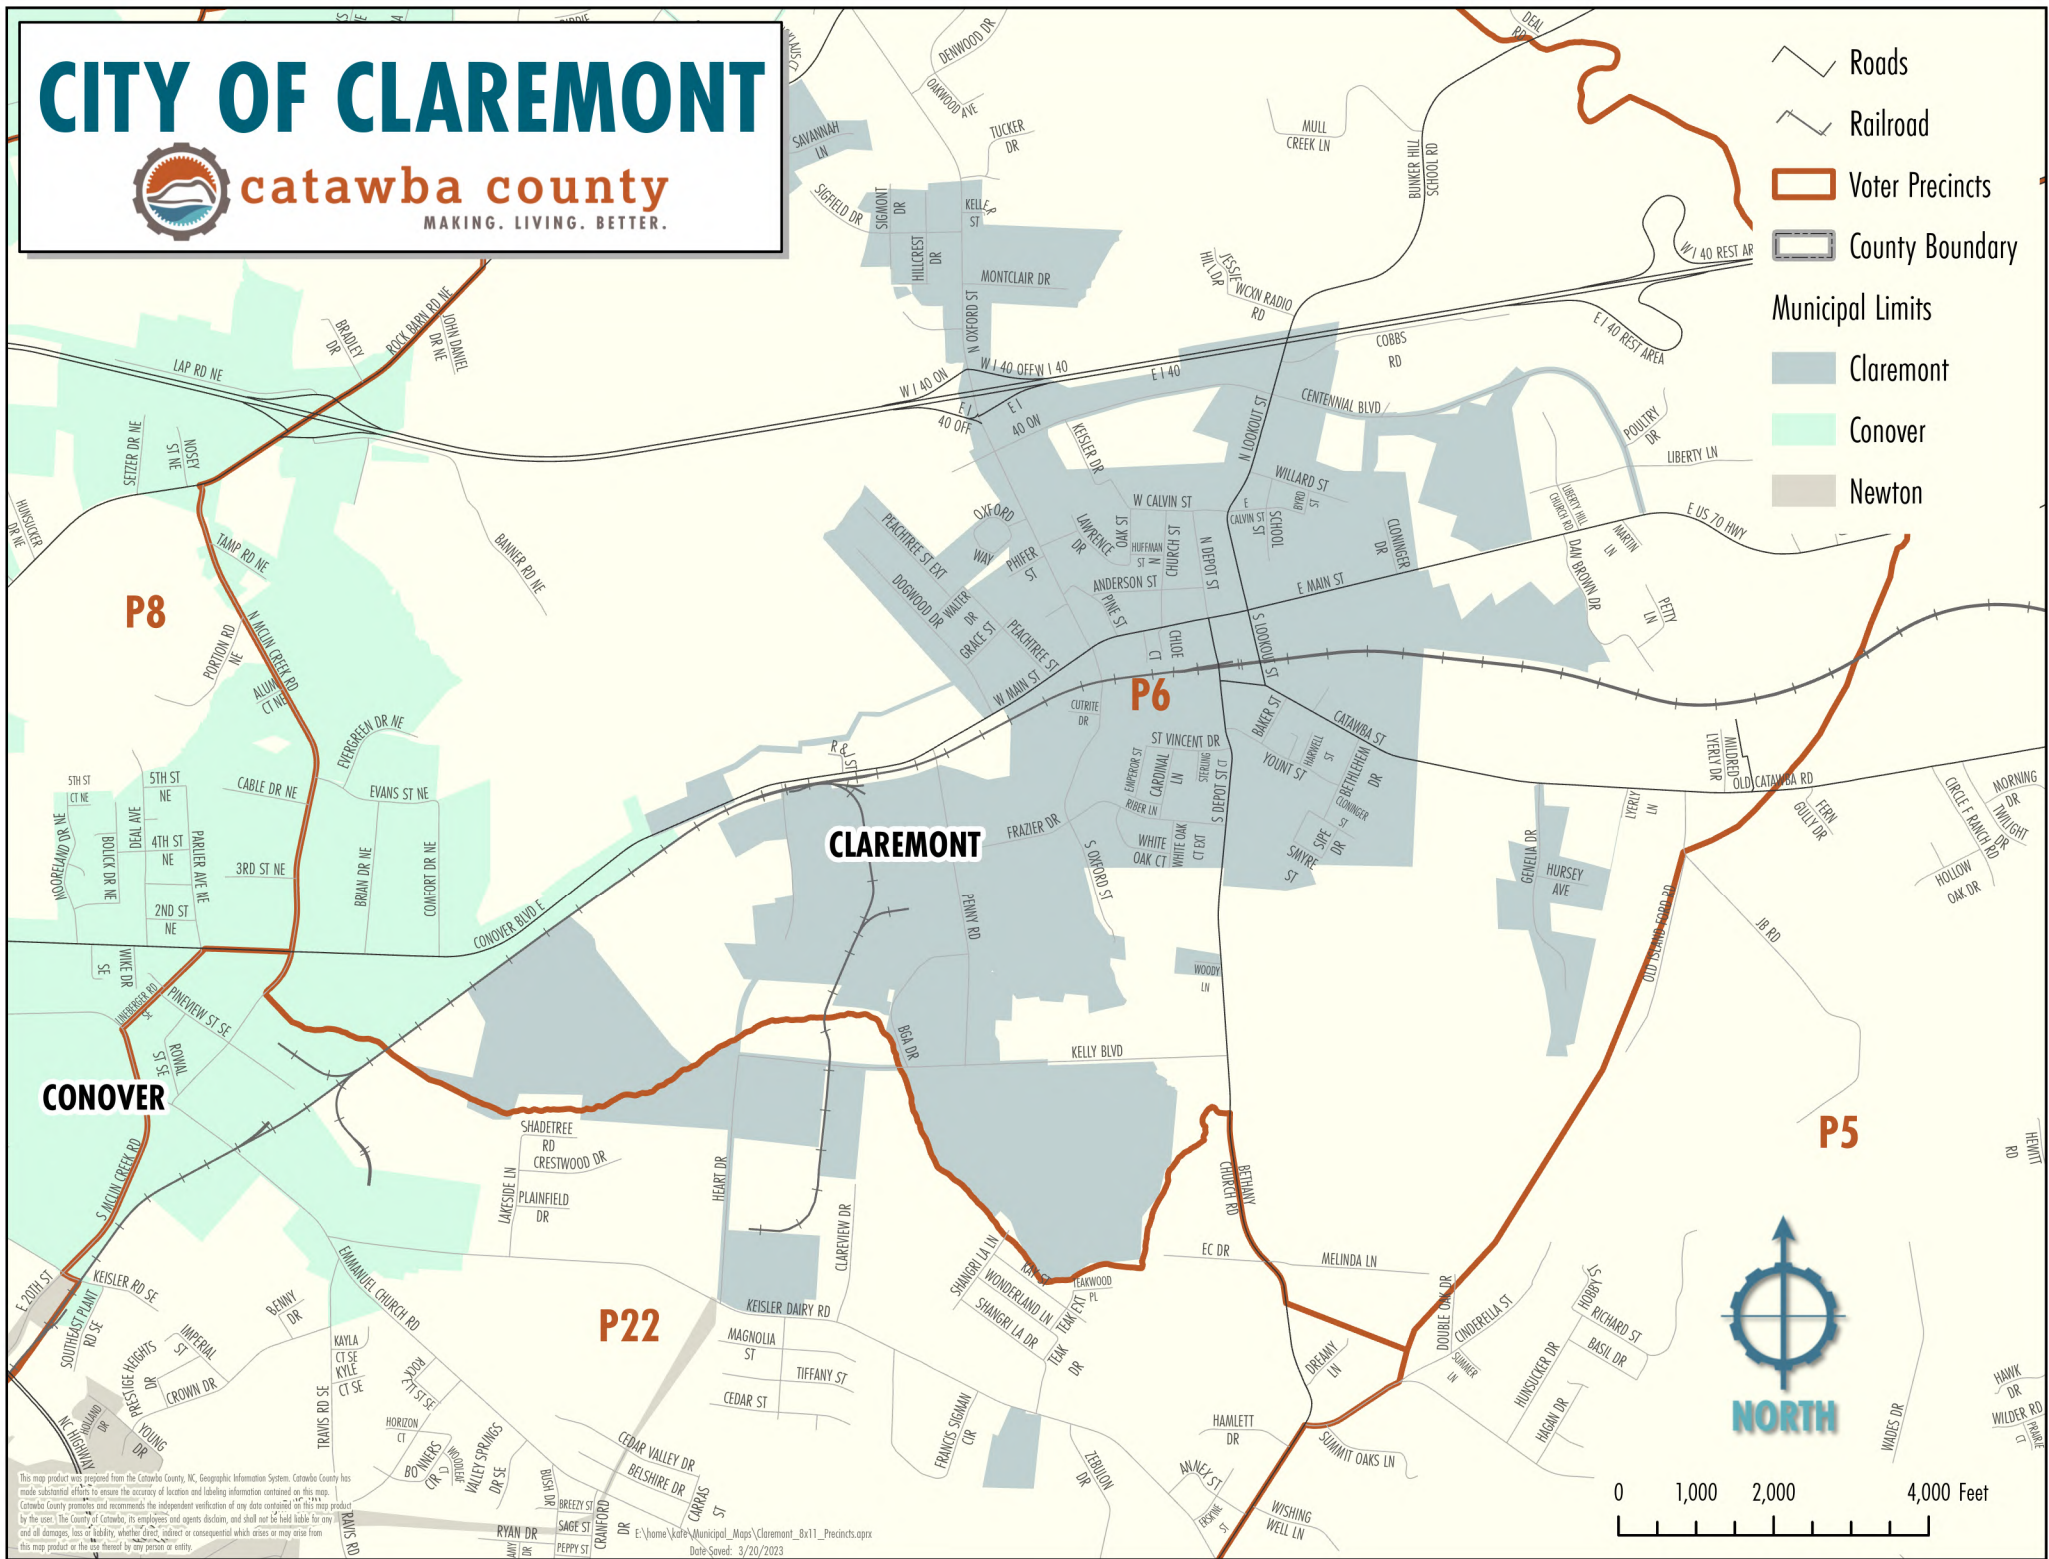

CITY OF CLAREMONT

catawba county

MAKING. LIVING. BETTER.

- Roads
- Railroad
- Voter Precincts
- County Boundary
- Municipal Limits**
- Claremont
- Conover
- Newton

This map product was prepared from the Catawba County, NC, Geographic Information System. Catawba County has made substantial efforts to ensure the accuracy of location and labeling information contained on this map. Catawba County guarantees that it meets the independent verification of any data contained on this map product by the user. The County of Catawba, its employees and agents disclaim, and shall not be held liable for any errors or omissions, loss of liability, whether direct, indirect or consequential which arises or may arise from this map product or the use thereof by any person or entity.

File Path: E:\home\kate\Municipal_Maps\Claremont_Ext1_Precincts.aprx
 Date Saved: 3/20/2023