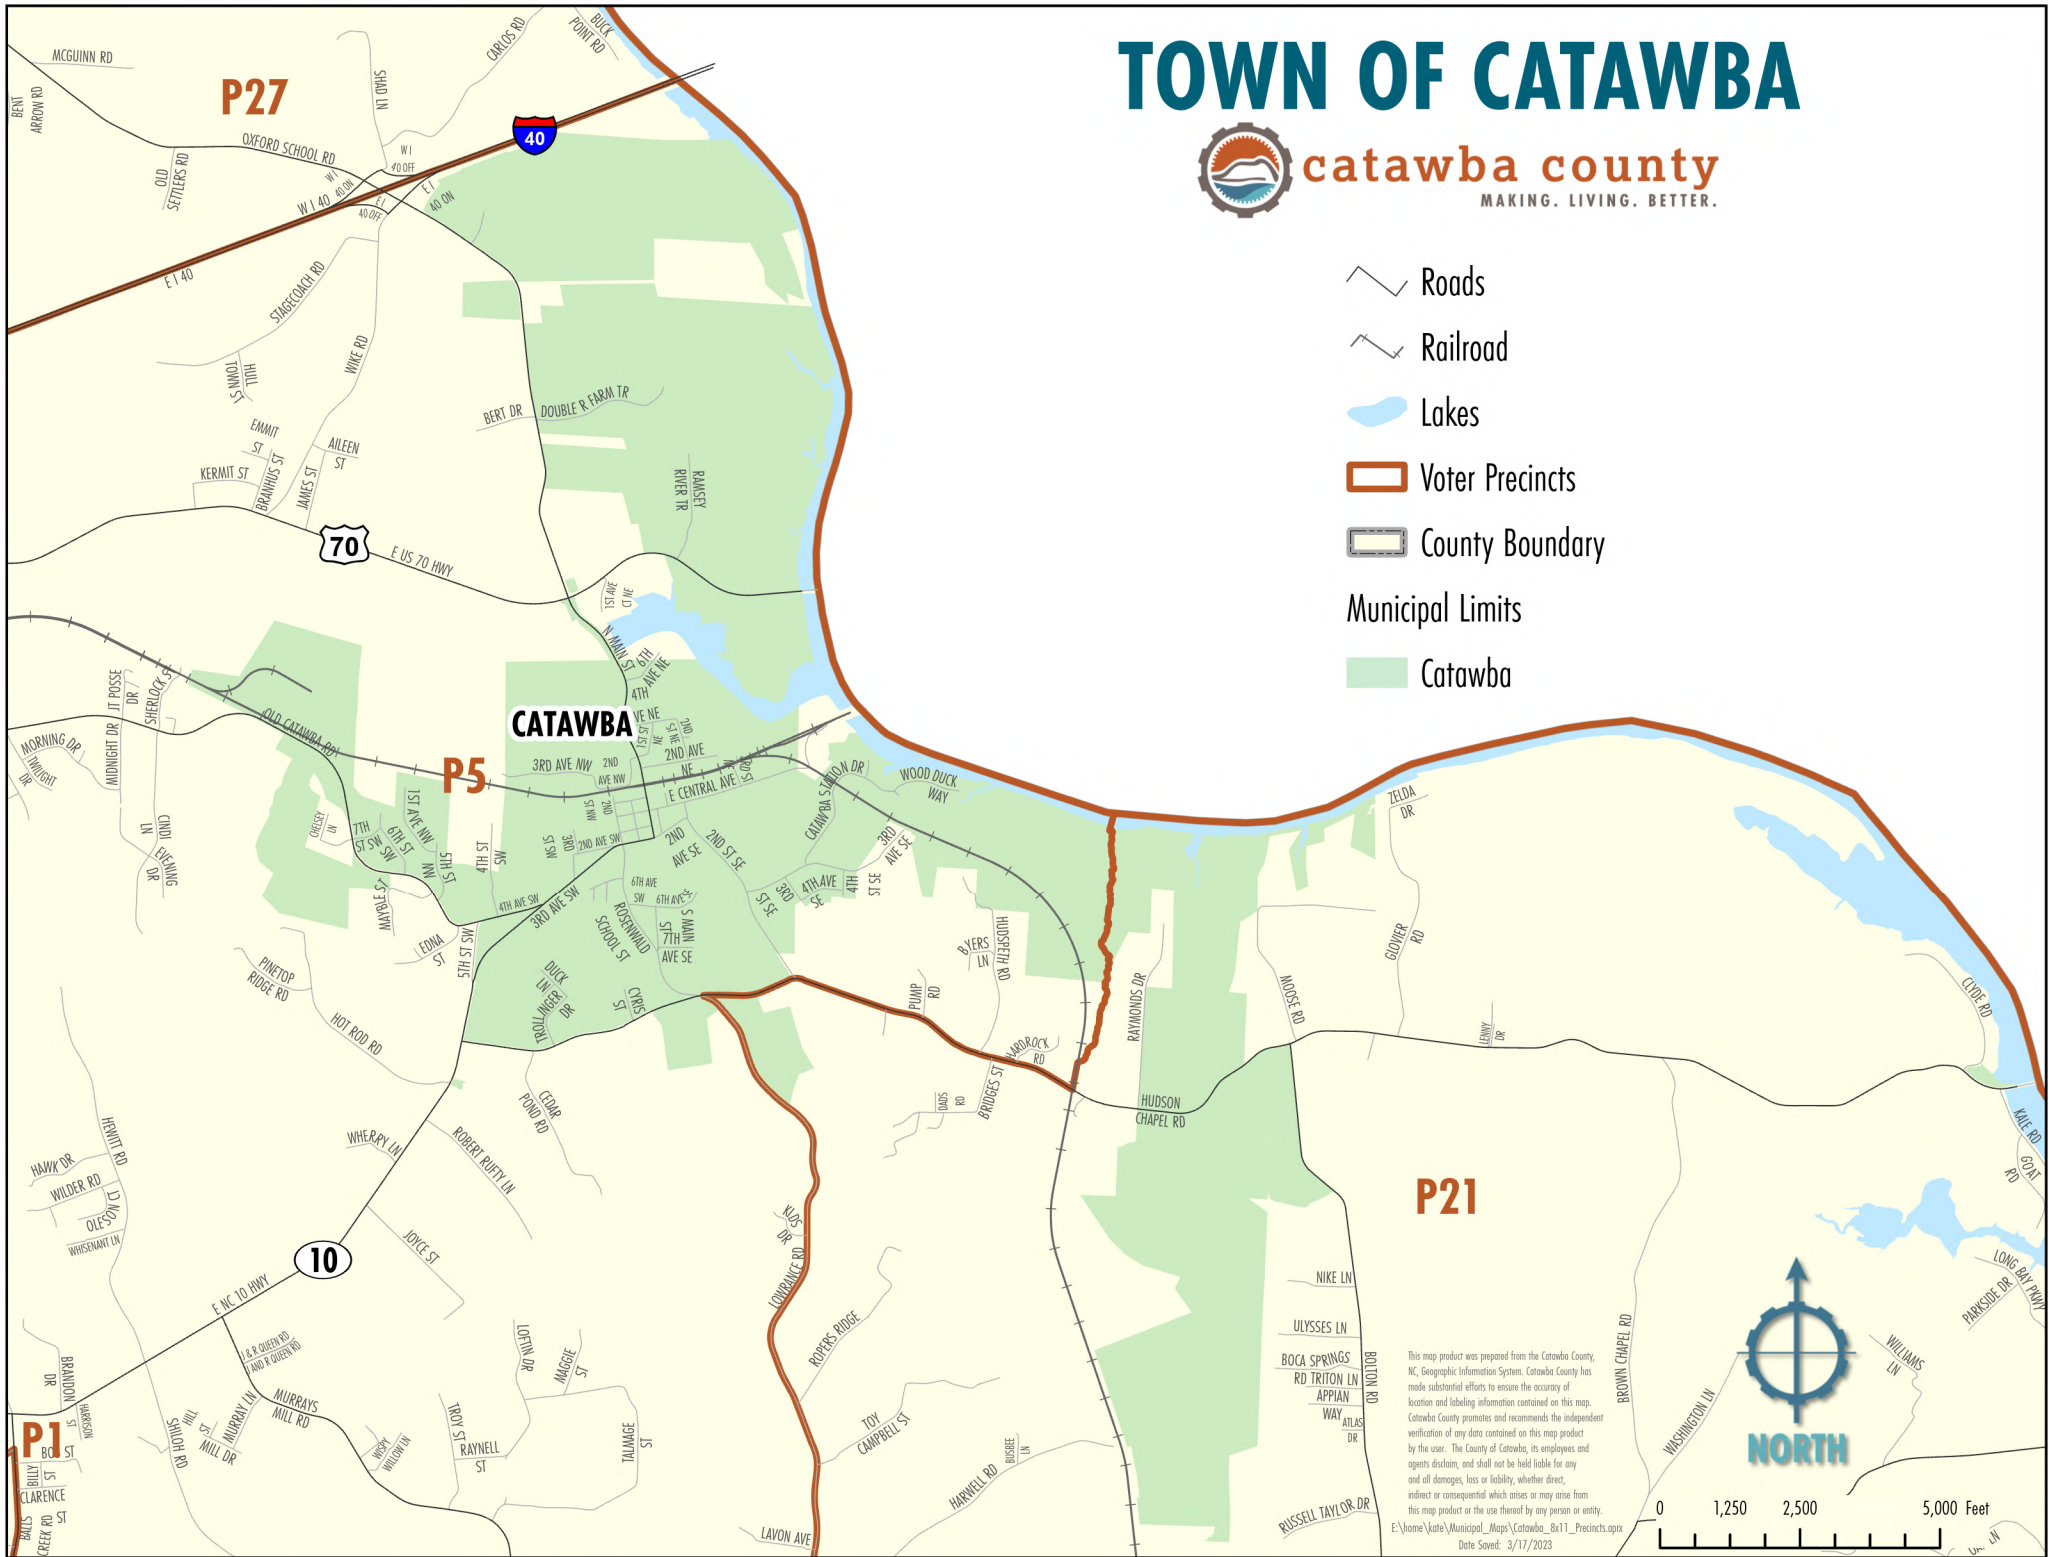

TOWN OF CATAWBA

catawba county
MAKING. LIVING. BETTER.

- Roads
- Railroad
- Lakes
- Voter Precincts
- County Boundary
- Municipal Limits
- Catawba