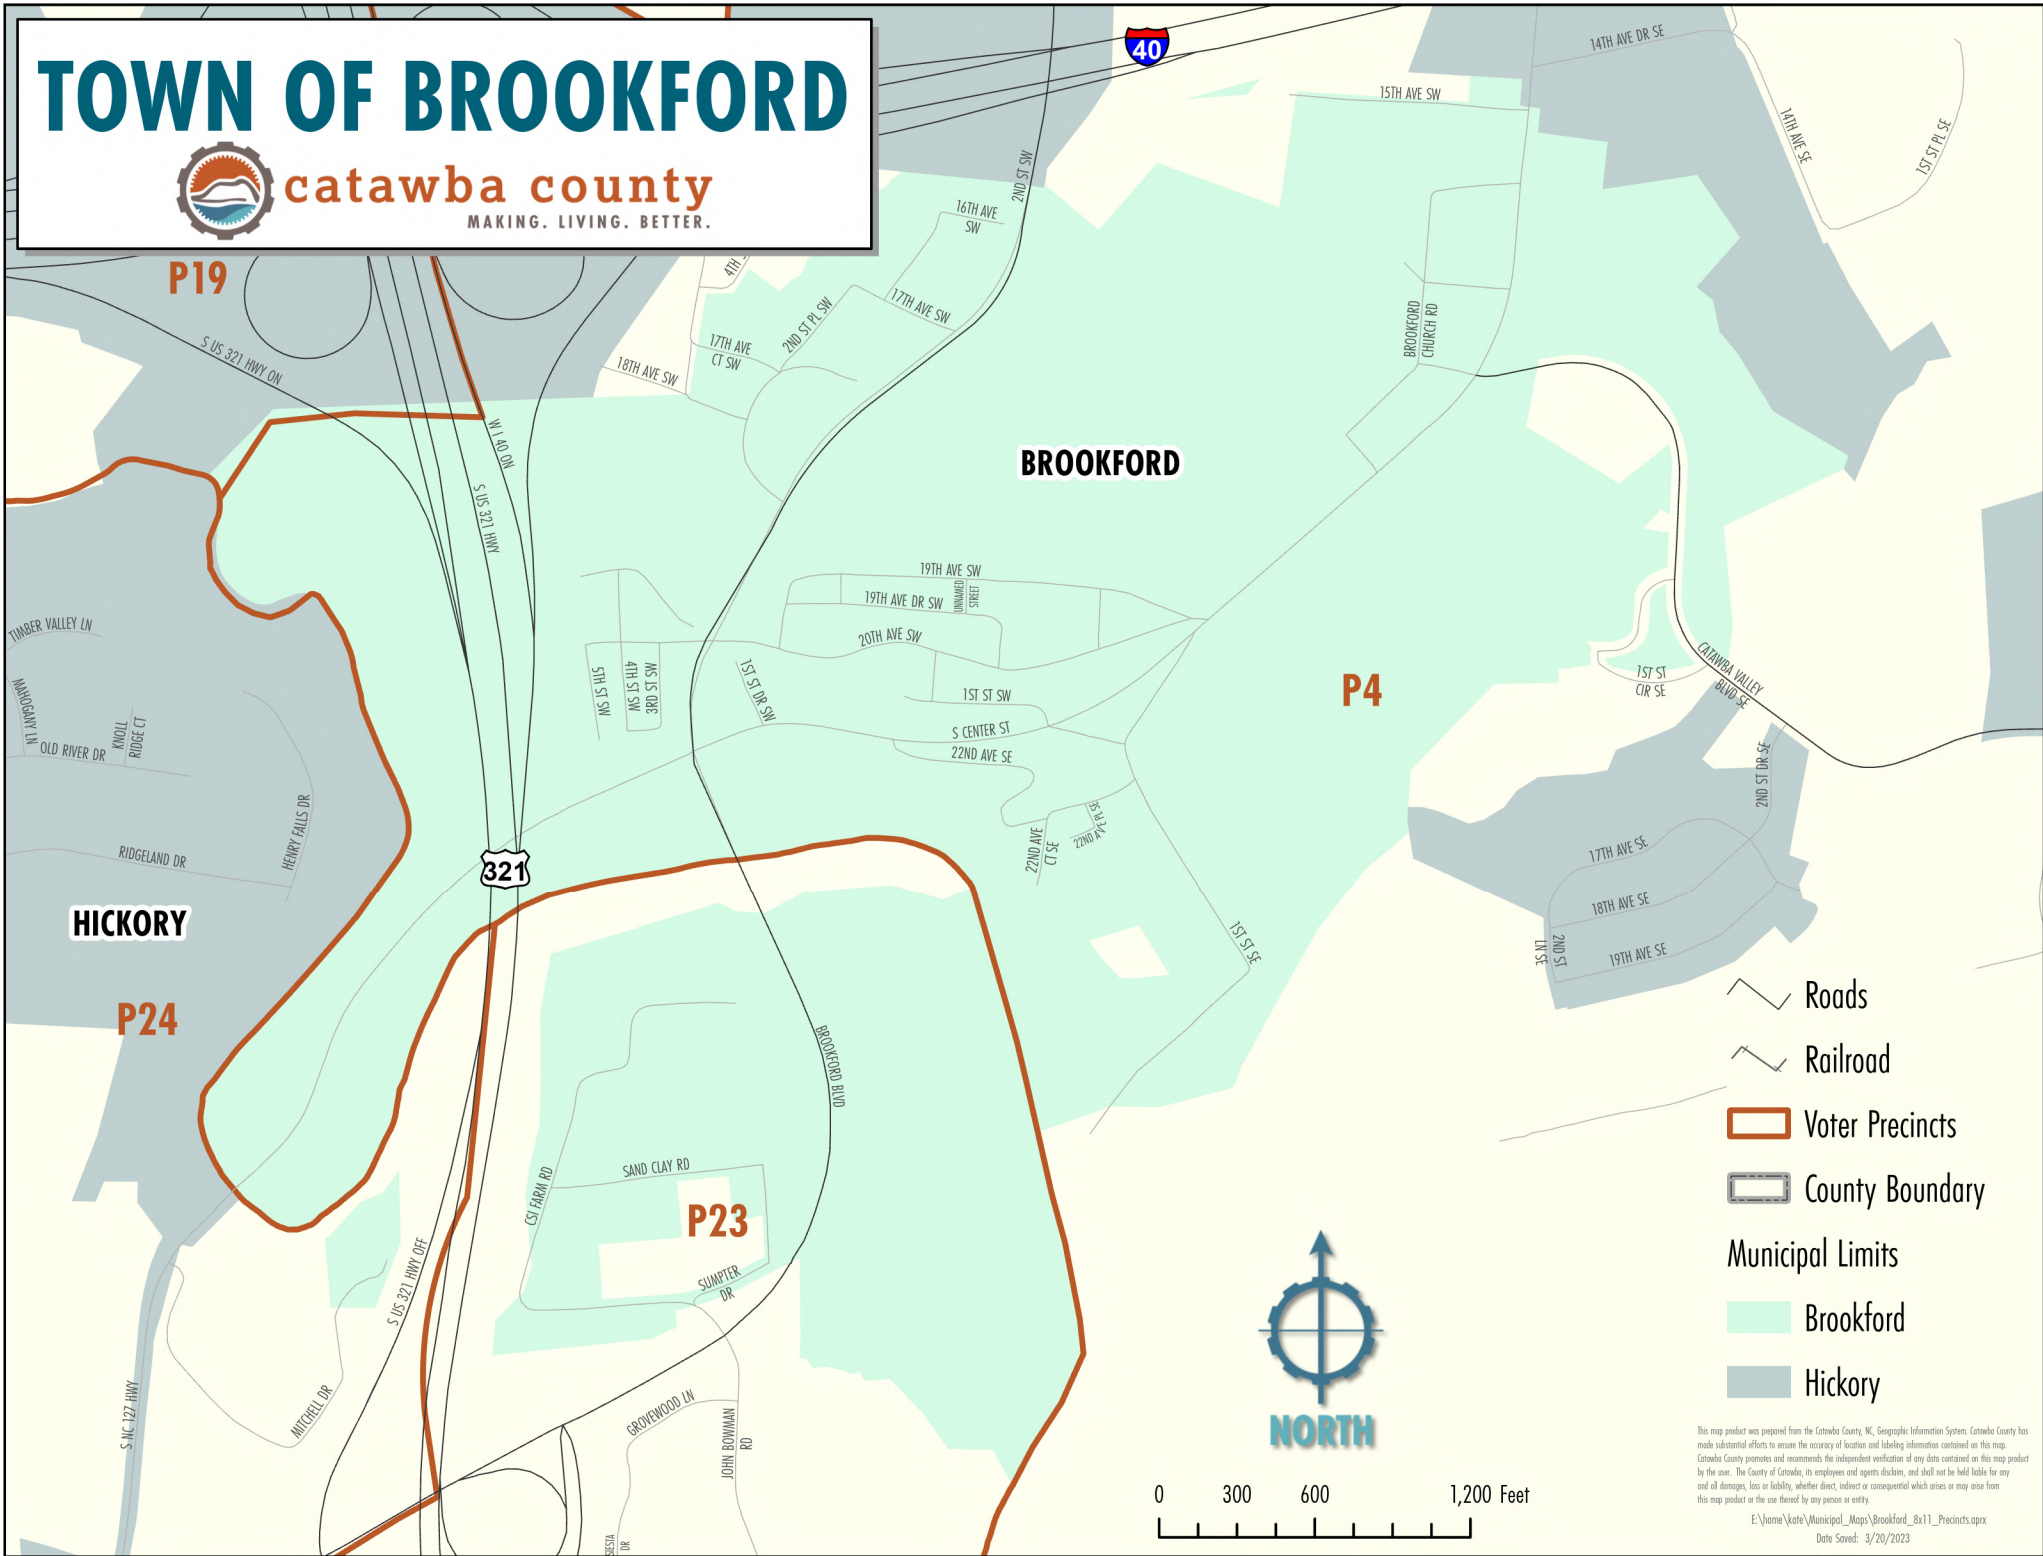

TOWN OF BROOKFORD

catawba county
MAKING. LIVING. BETTER.

- Roads
- Railroad
- Voter Precincts
- County Boundary
- Municipal Limits
- Brookford
- Hickory