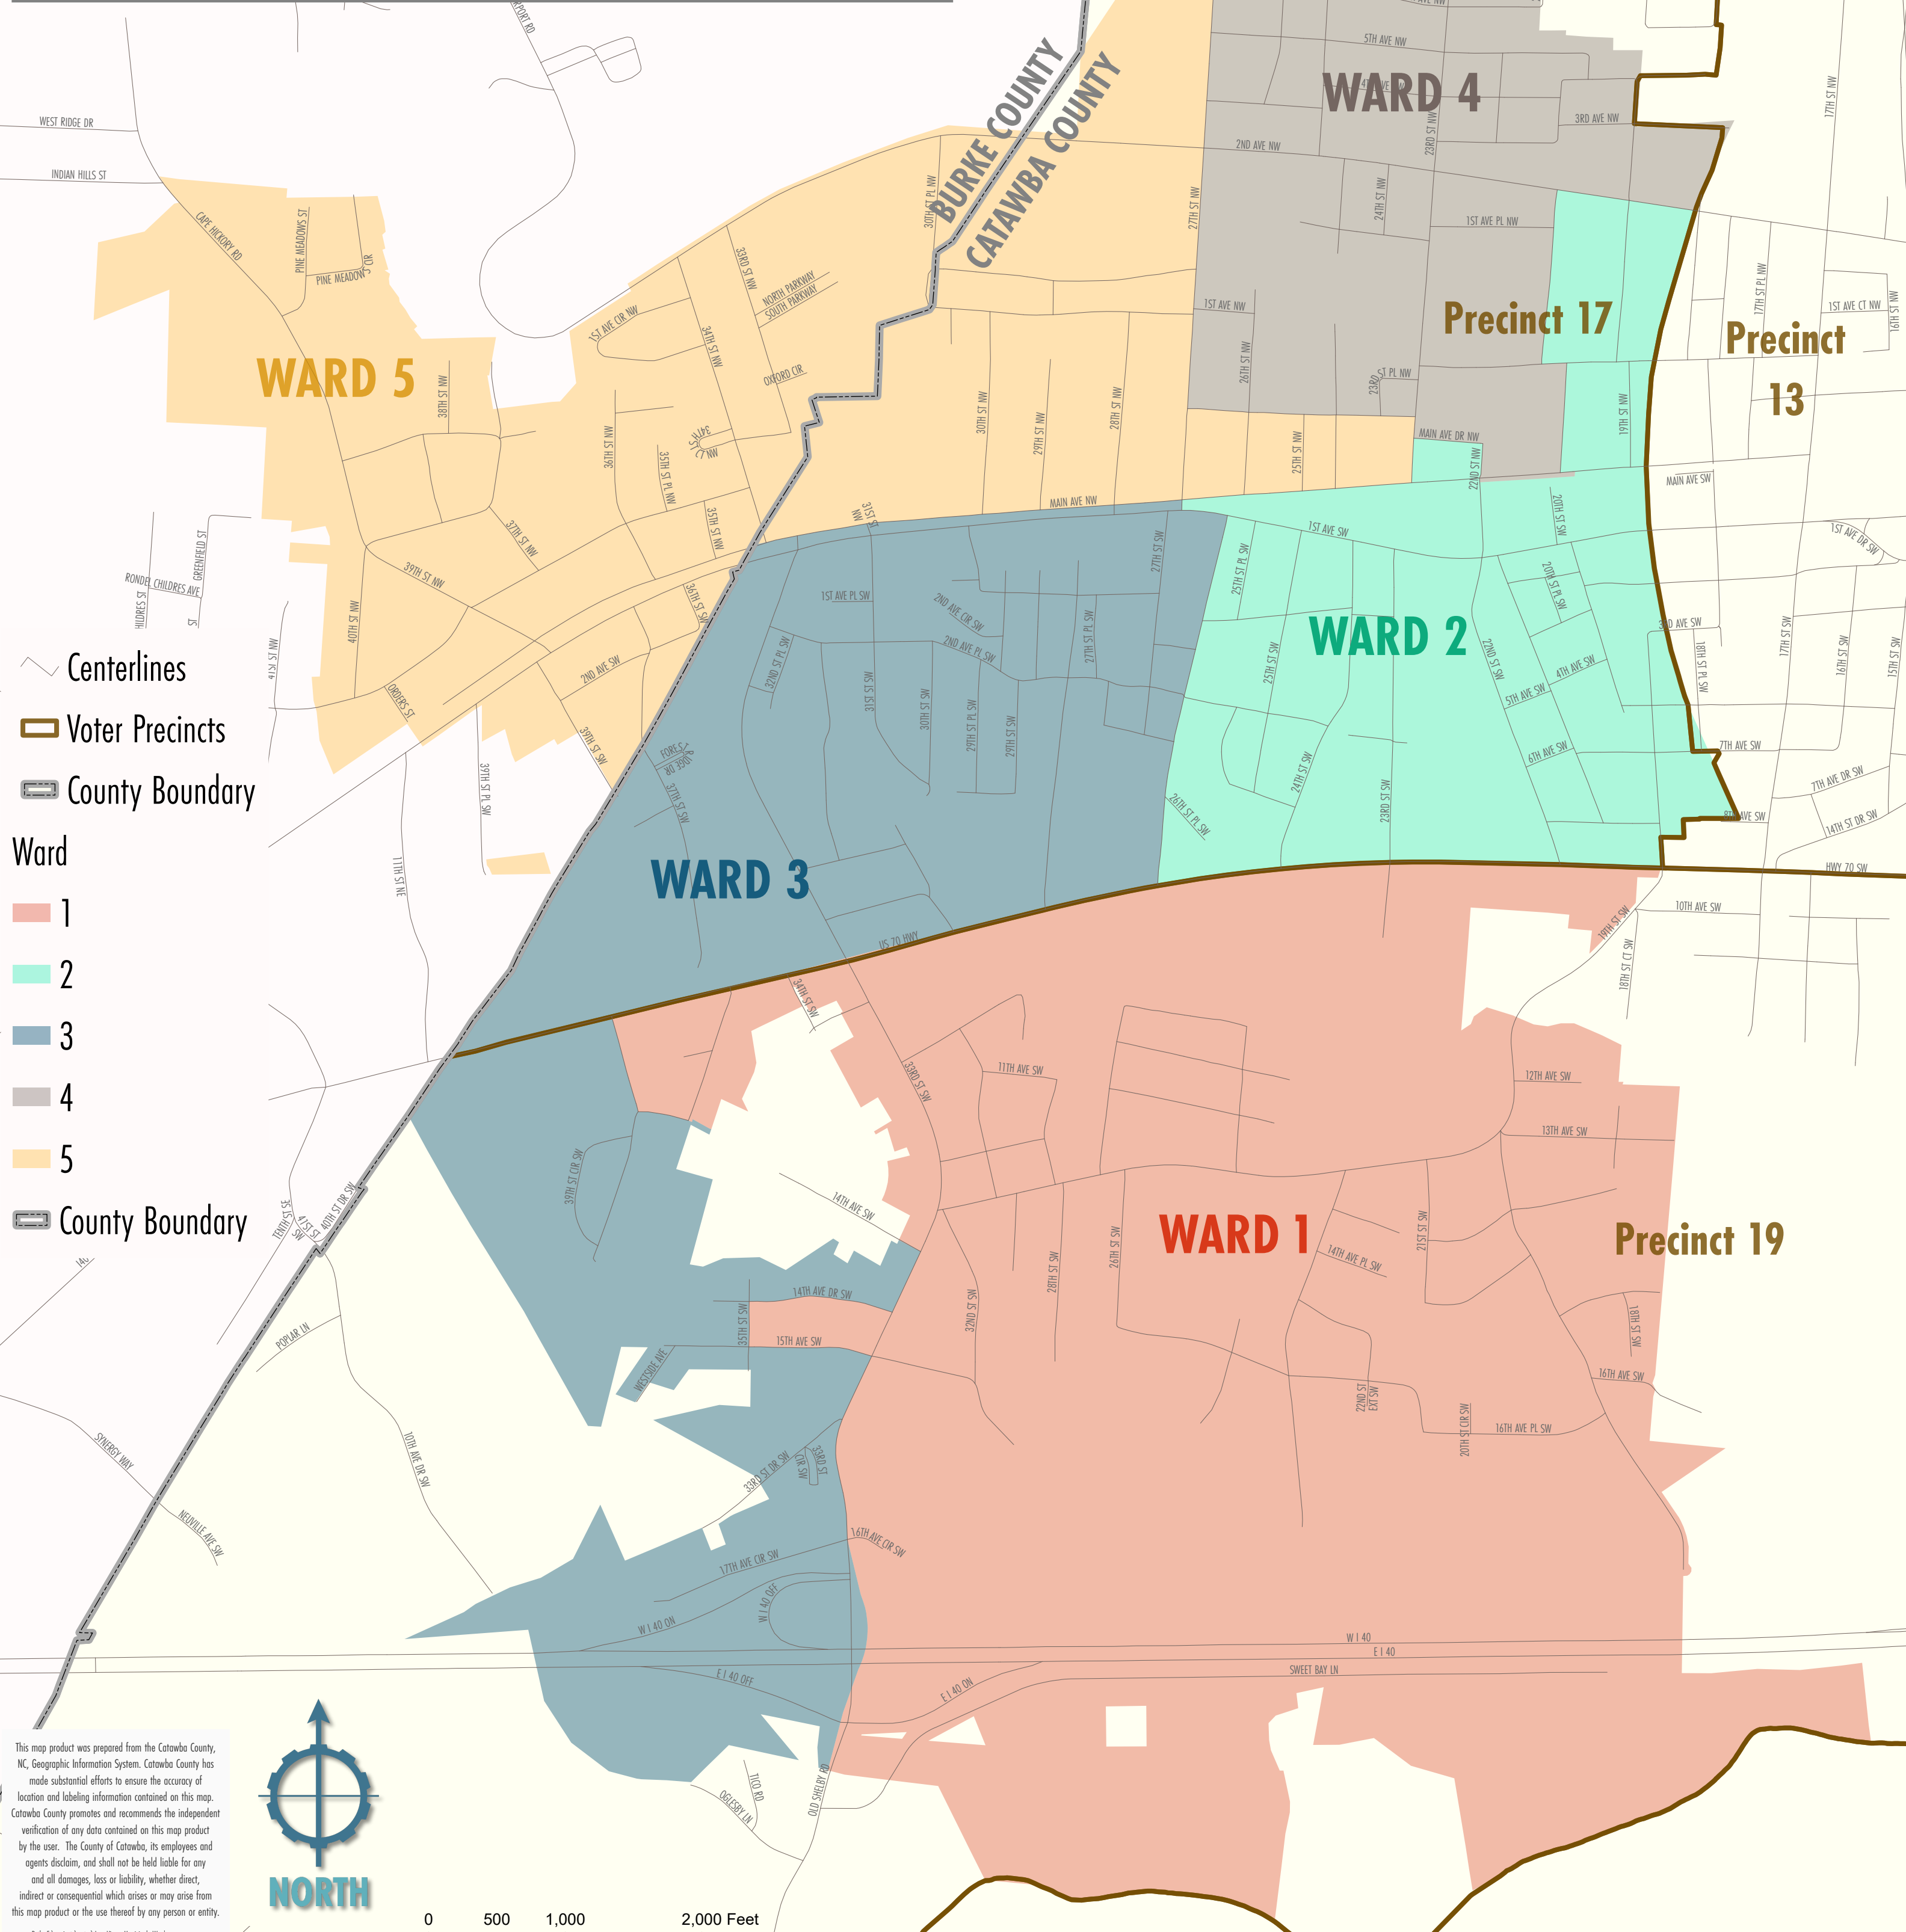

catawba county
MAKING. LIVING. BETTER.

Long View Municipal Wards & Voter Precincts

1. Centerlines
   - Voter Precincts
   - County Boundary
2. Ward
3. 1
   - 2
   - 3
   - 4
   - 5
4. County Boundary

0 500 1,000 2,000 Feet

Date Saved: 11/19/2021 1:53 PM