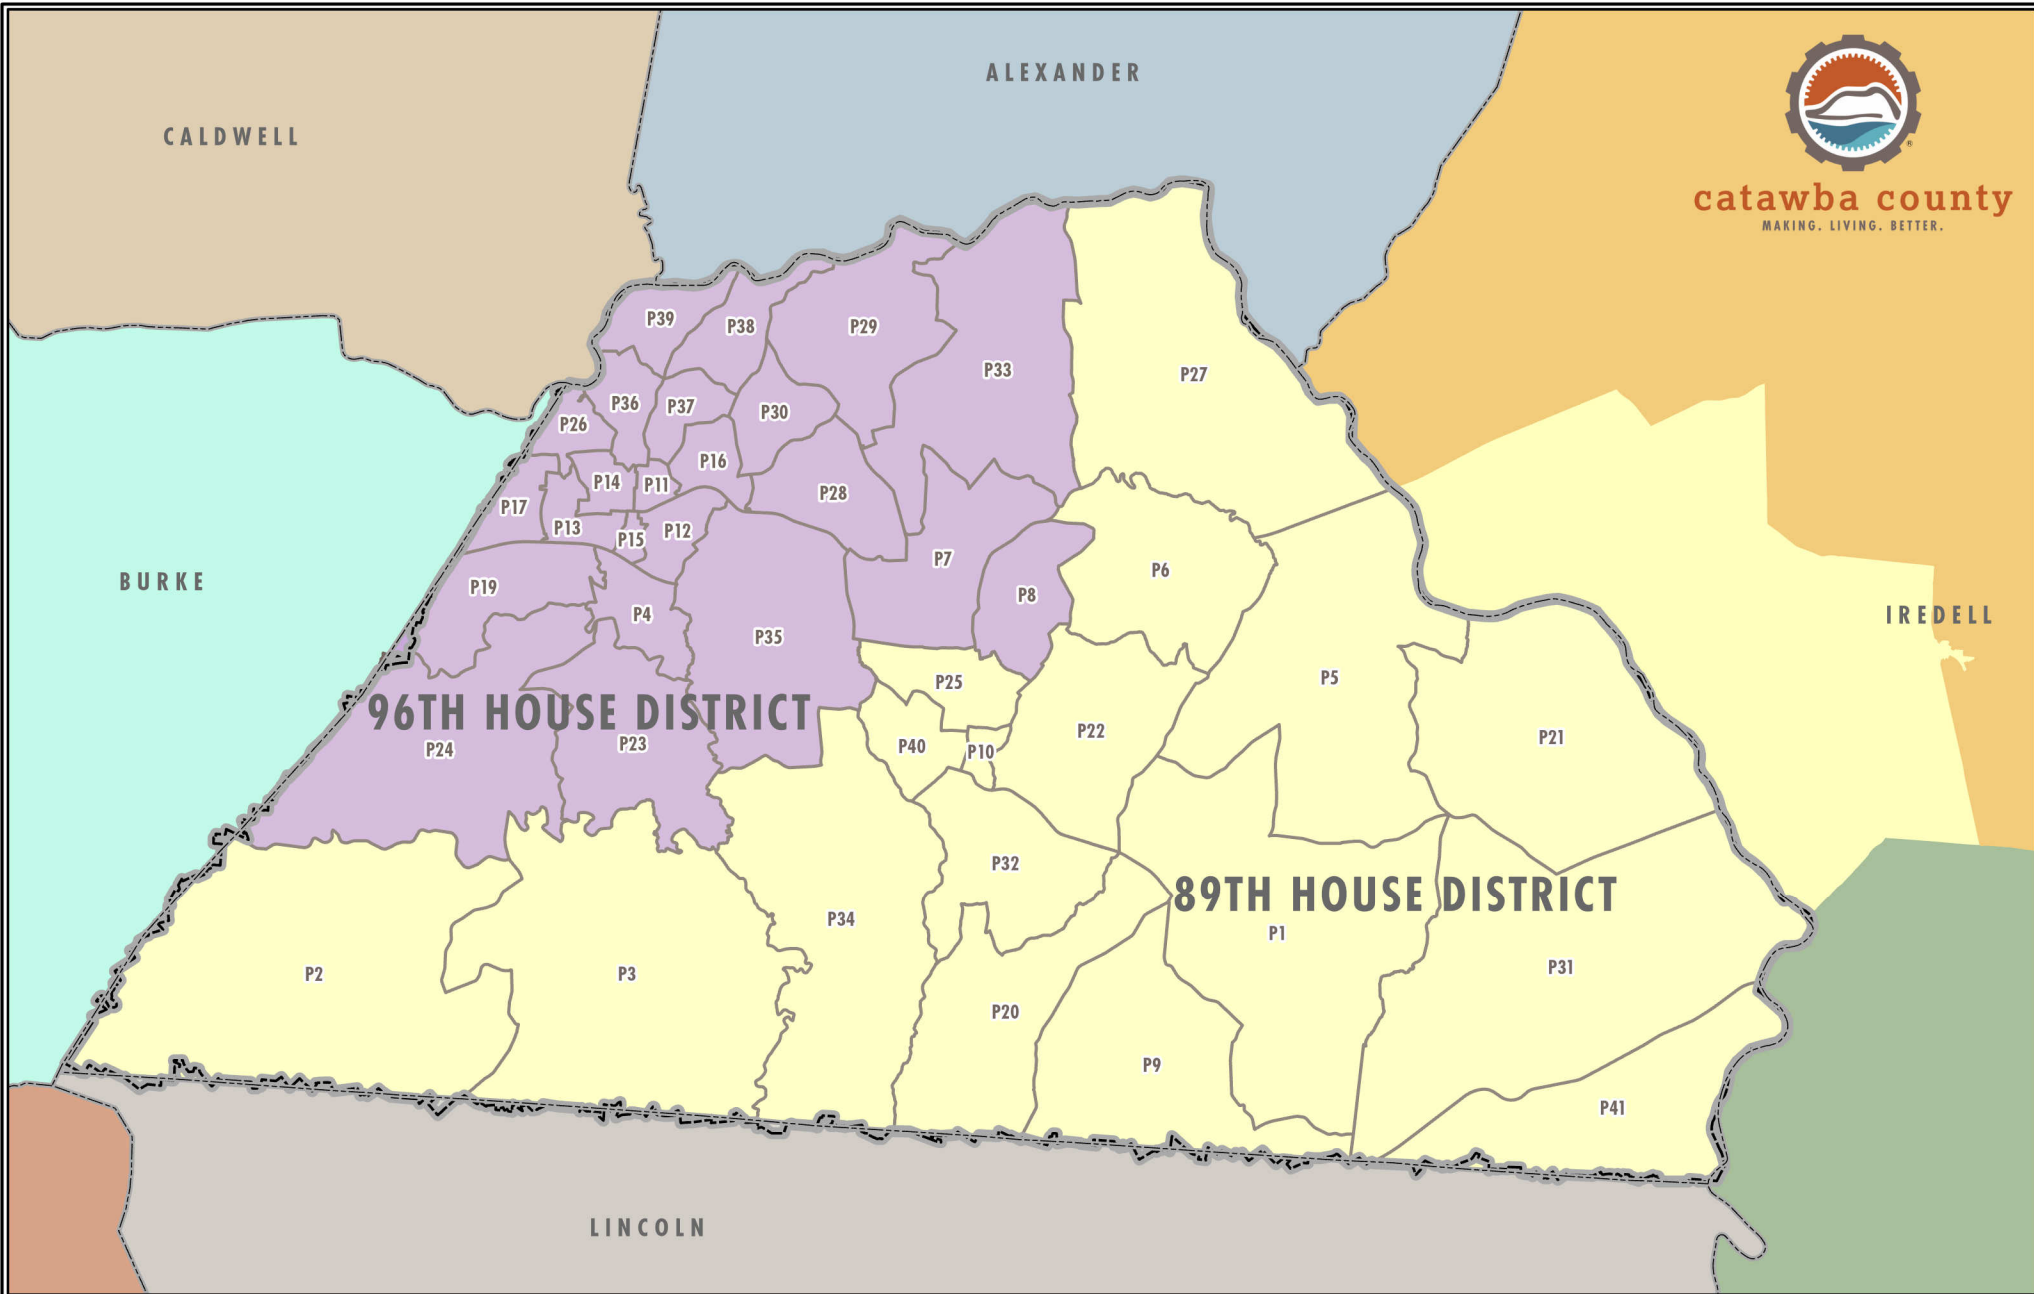

catawba county
MAKING. LIVING. BETTER.

CATAWBA COUNTY BOARD OF ELECTIONS

NC HOUSE DISTRICTS WITH VOTER PRECINCTS

- Voter Precincts
- NC House District 96
- County Boundaries
- NC House District 89