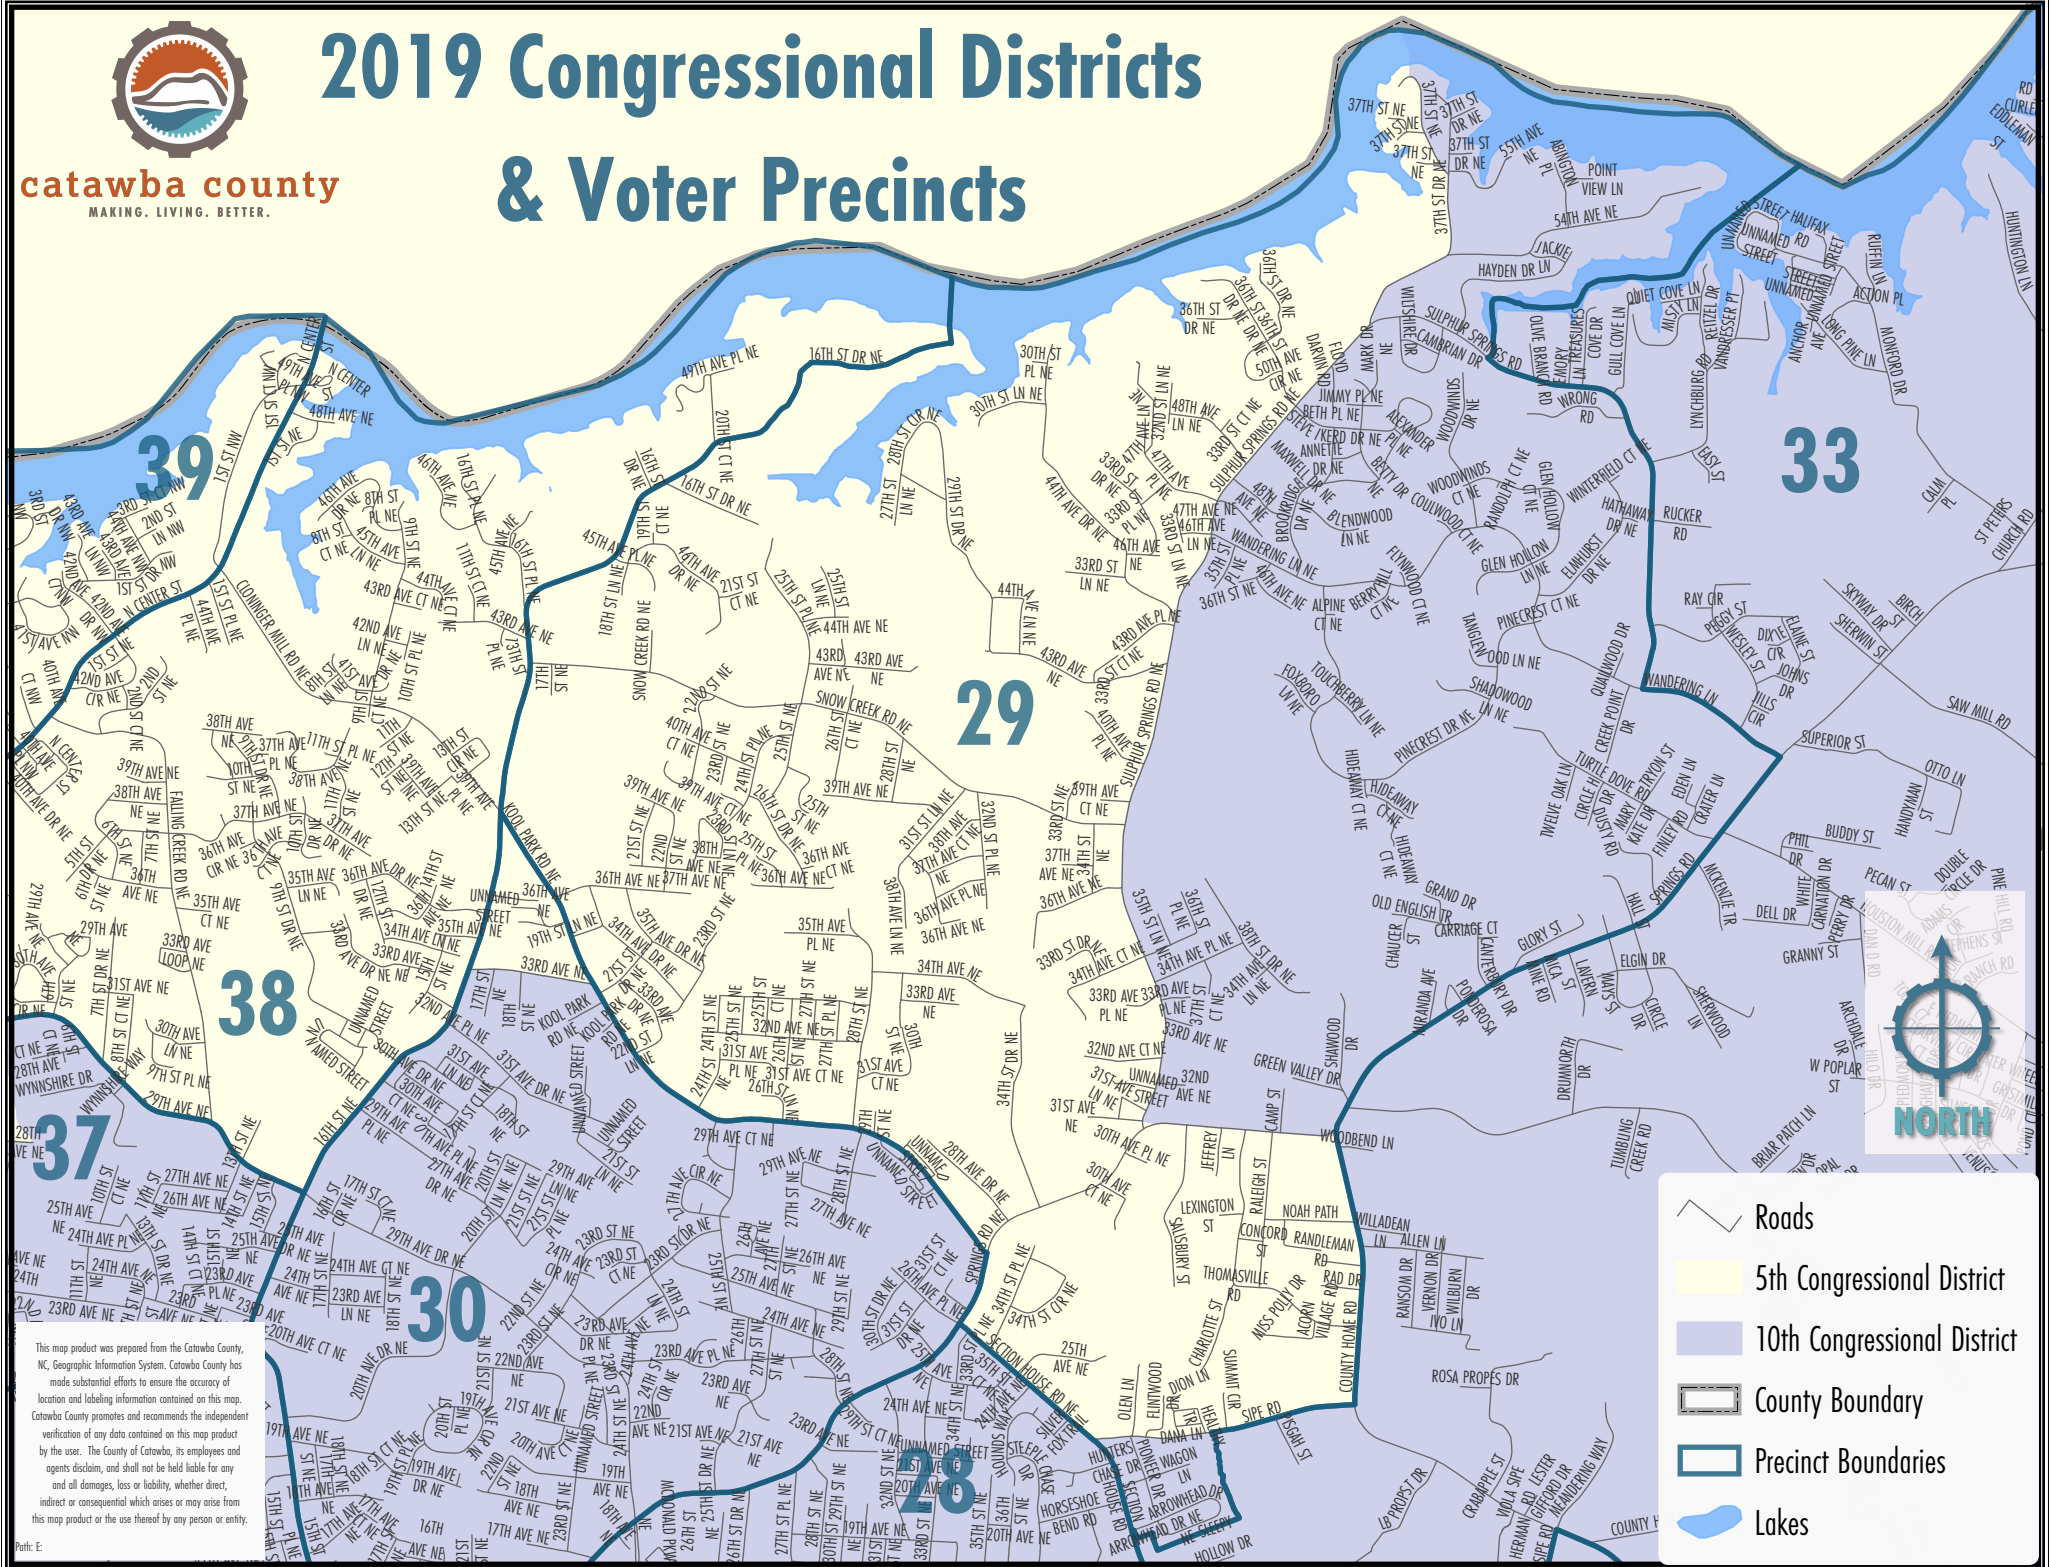

catawba county
MAKING. LIVING. BETTER.

2019 Congressional Districts & Voter Precincts

- Roads
- 5th Congressional District
- 10th Congressional District
- County Boundary
- Precinct Boundaries
- Lakes