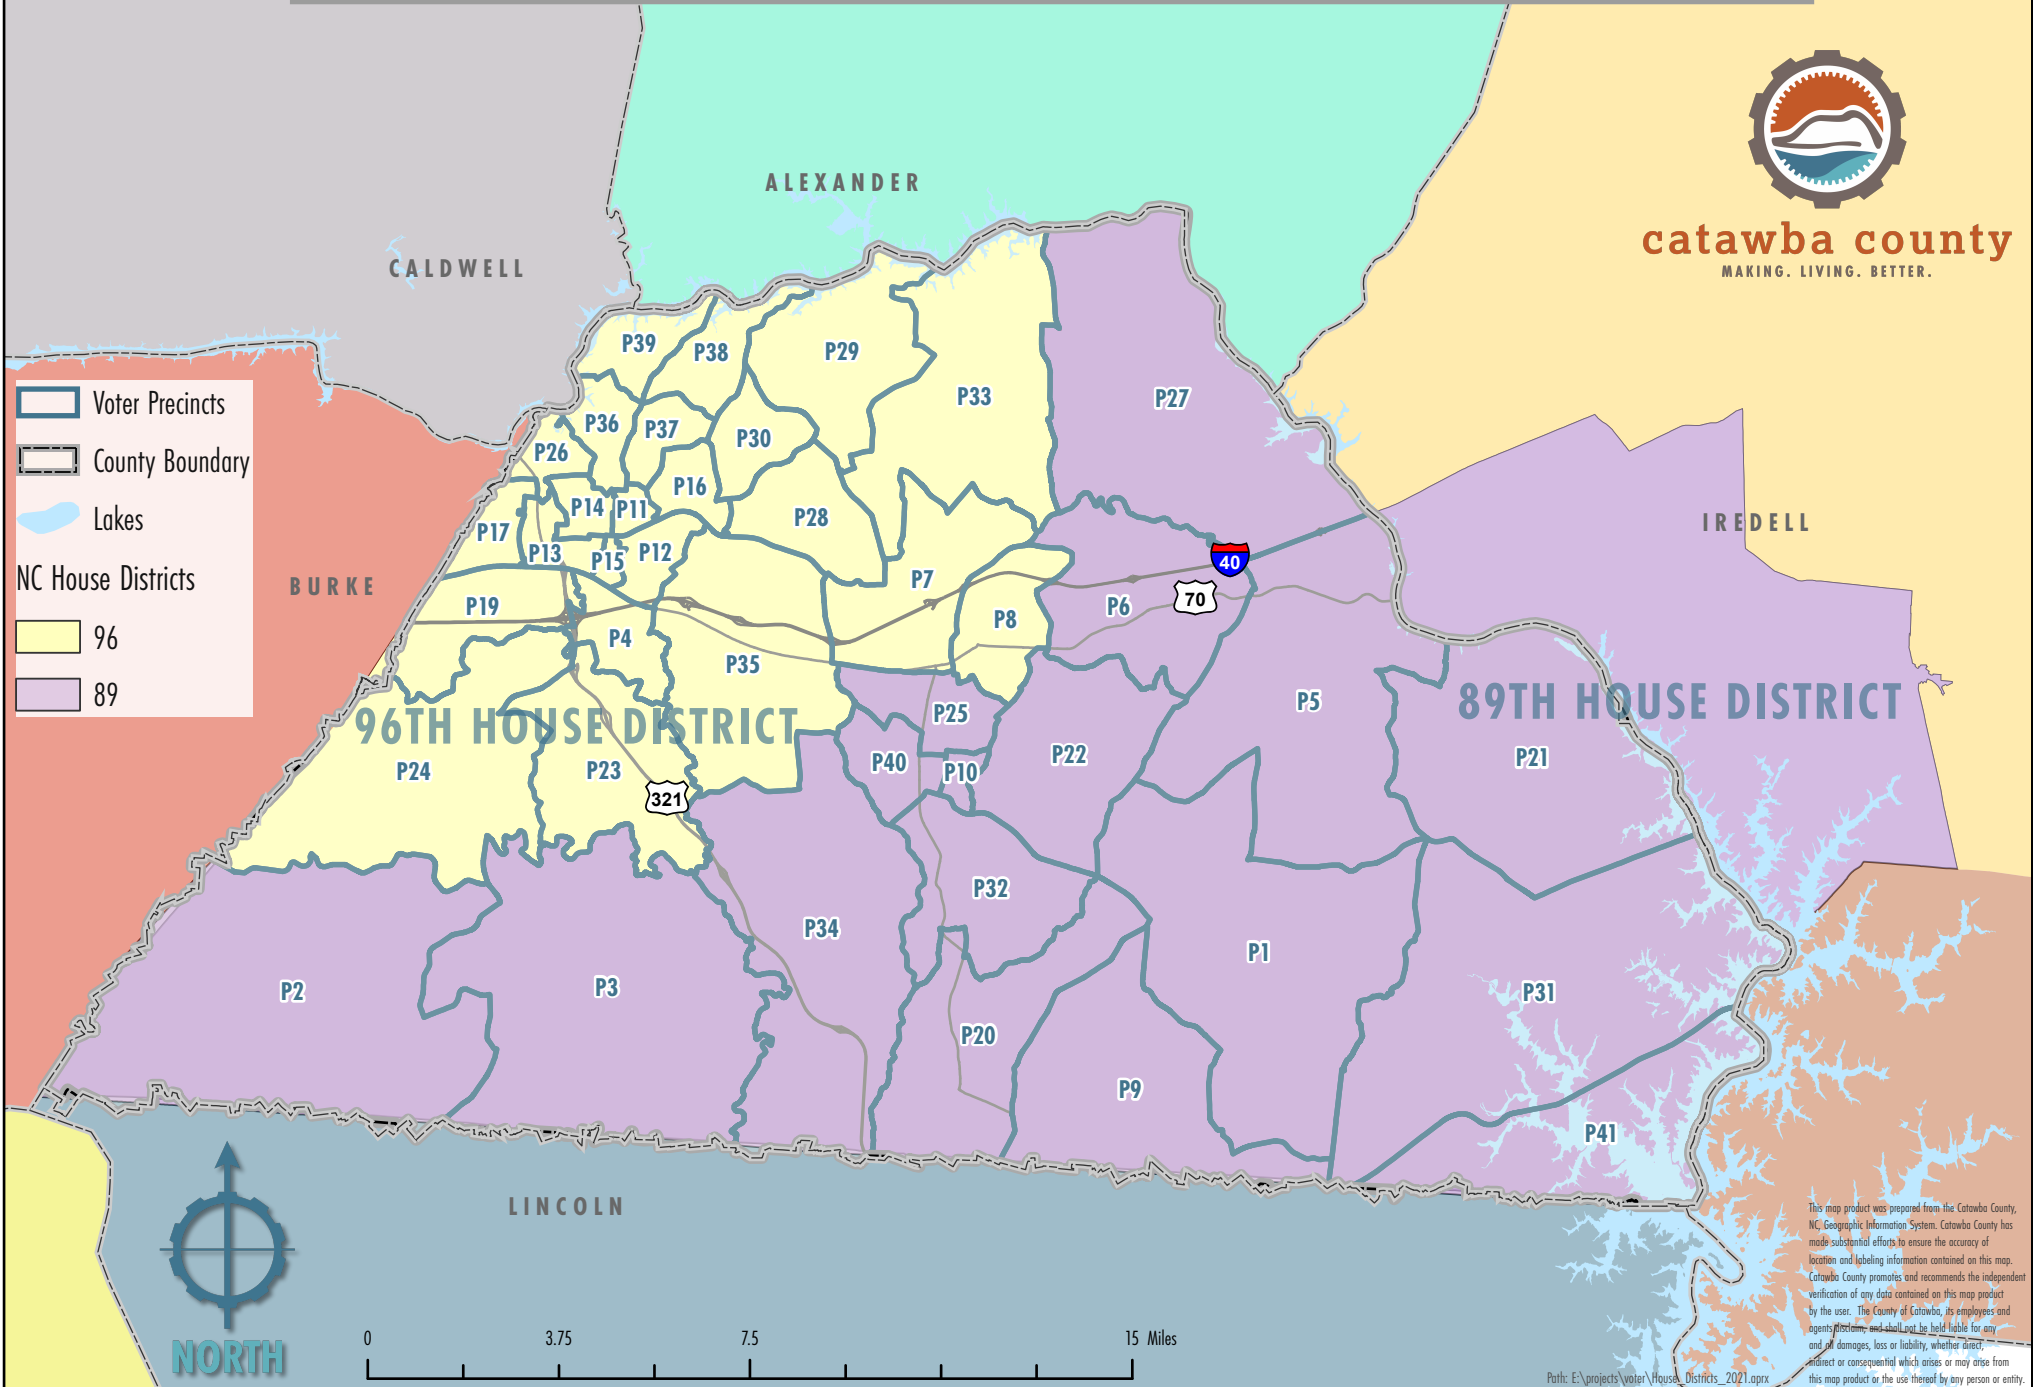

NC HOUSE DISTRICTS WITH VOTER PRECINCTS

catawba county
MAKING. LIVING. BETTER.

- Voter Precincts
- County Boundary
- Lakes
- **NC House Districts**
  - 96
  - 89