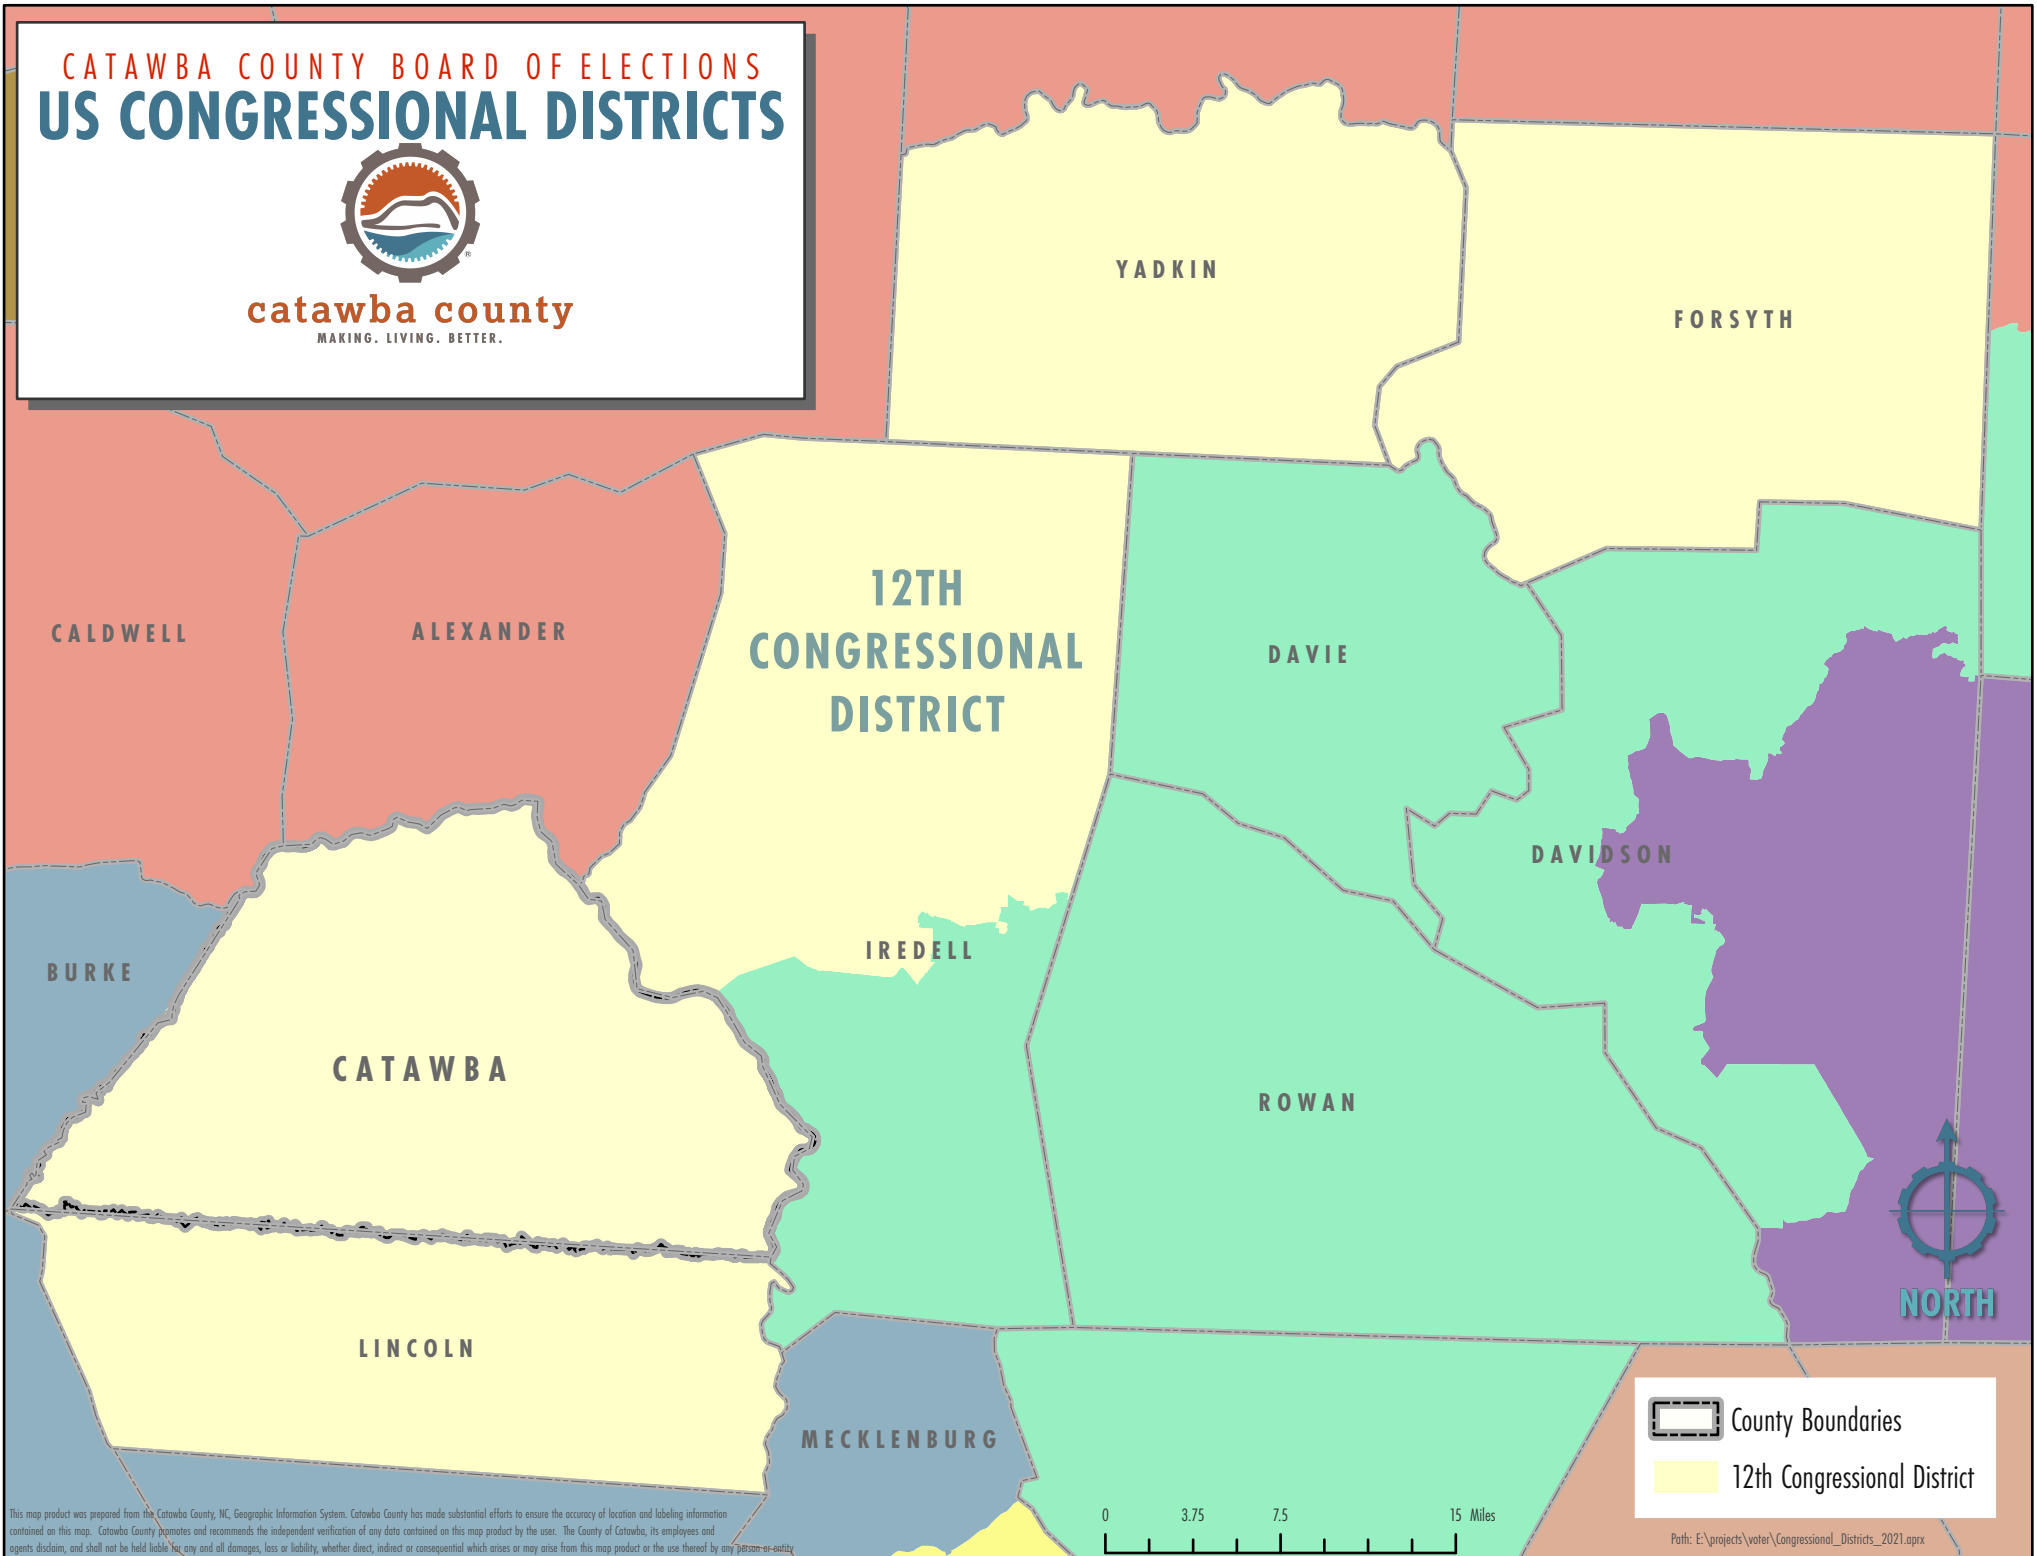

CATAWBA COUNTY BOARD OF ELECTIONS US CONGRESSIONAL DISTRICTS

catawba county
MAKING. LIVING. BETTER.

County Boundaries
 12th Congressional District